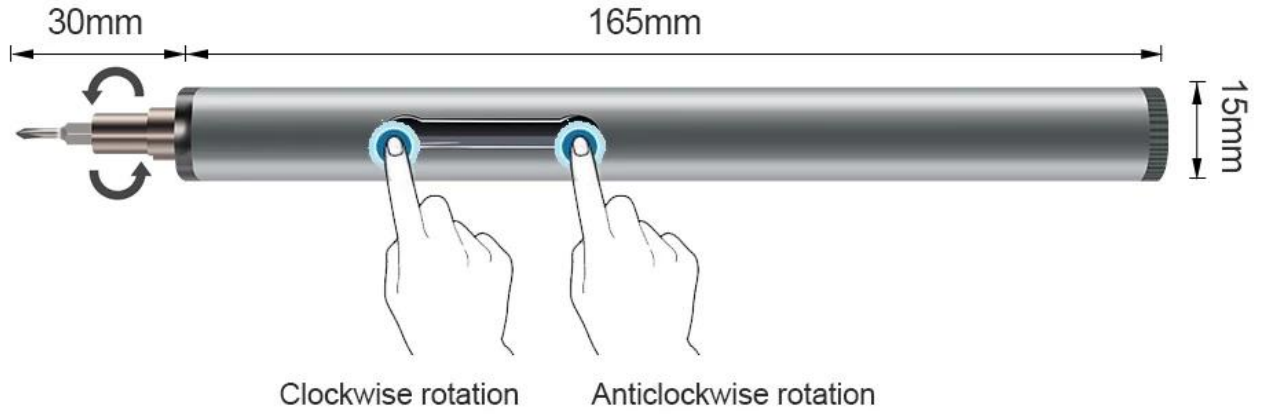

- 1. Precision
- 2. High accuracy
- 3. AAA quality
- 4. Torque: 0.12 / 3N.m
- 5. 18 S2 bits
- 6. 210 pieces

2 * AAA
 0.2-2N / m
 160R / min
 PH000 PH0 PH2 SL1.0 SL2.0 SL3.0 T5 T6 T8 P2 P5 P6 H2.5 H3 SQ0 Y2.5 U3.0
 3.0
 Bit Material S2
 16X175mm / 0.63X6.89inch D * L
 210

Cell phone, computer, glasses, camera, watch, earphone, radio, meet most daily maintenance

PRODUCT SIZE

Electric screwdriver

PRODUCT DETAILS

LED lighting during work

⊕	PH000	PH00	PH0	PH1	PH2
⊛	T5	T6	T8		
⊖	1.5	2.0	3.0		
⊙	2.5	3.0			
★	0.8	1.5	1.2		
U	3.0				
Y	2.5				
▲	3.0				
■	SQ0				