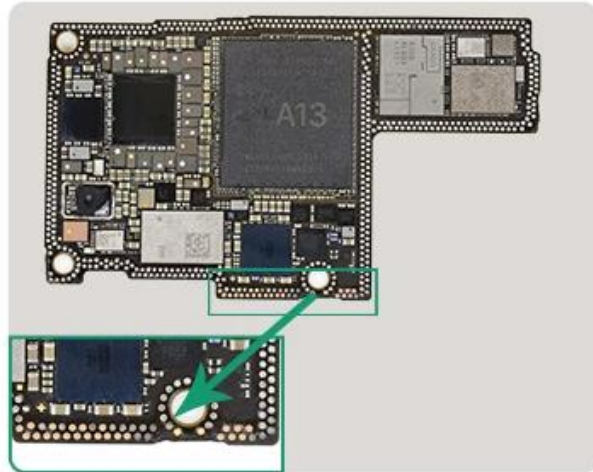

Before repair → After repair

*Before repair*

*After repair*

*Before repair*

*After repair*

W.G.:1.8g

60mm

98mm