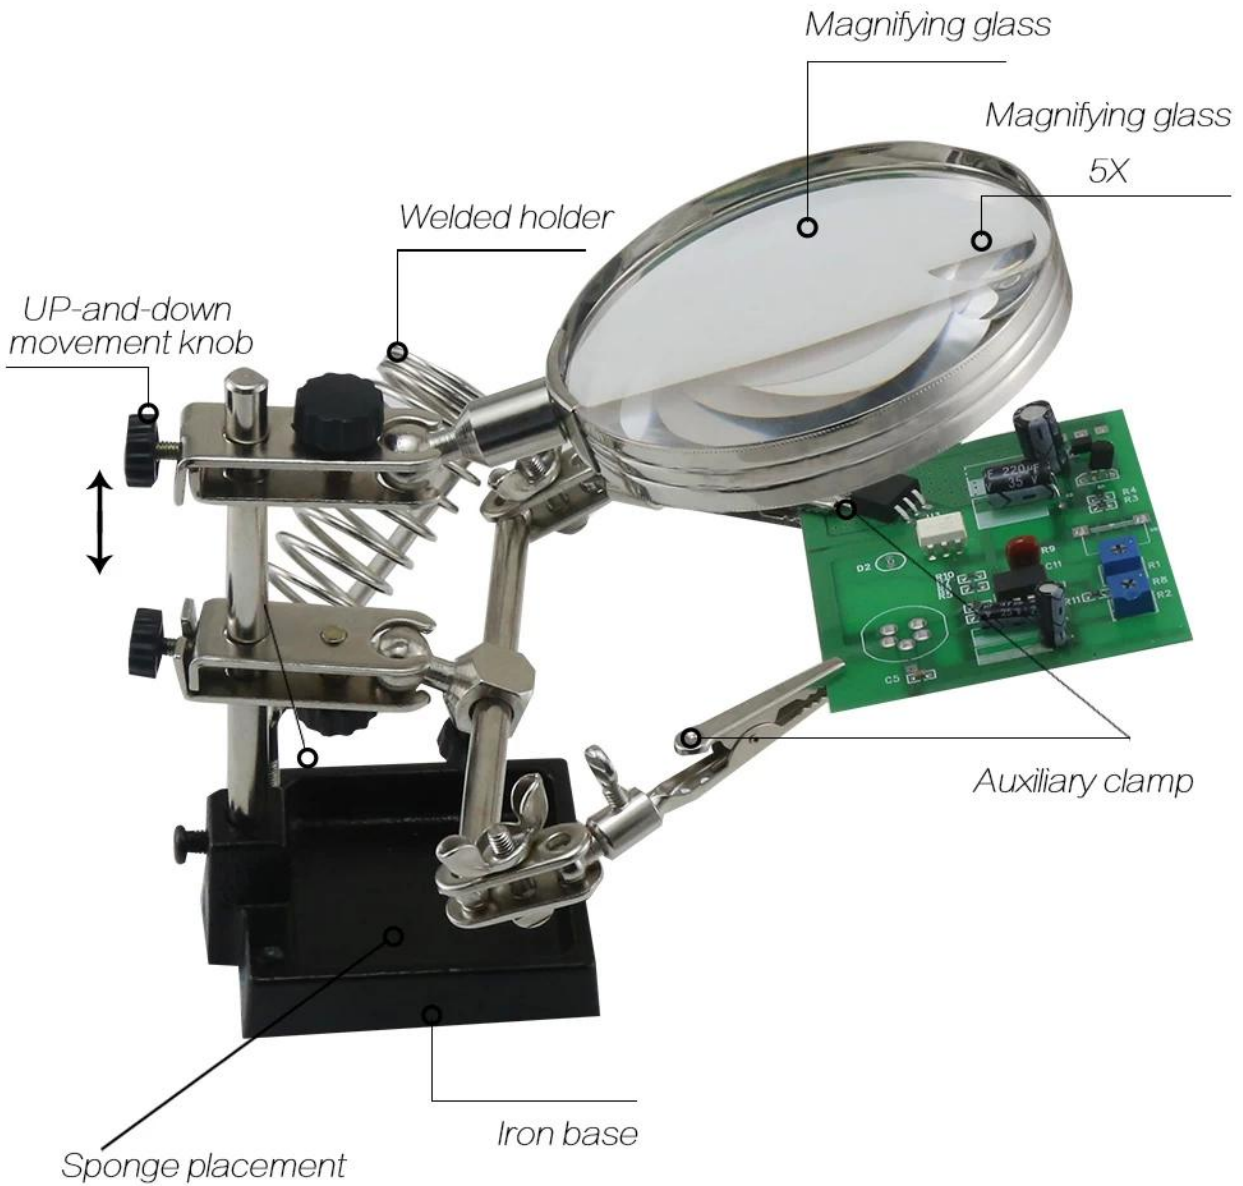

PRODUCT DETAILS