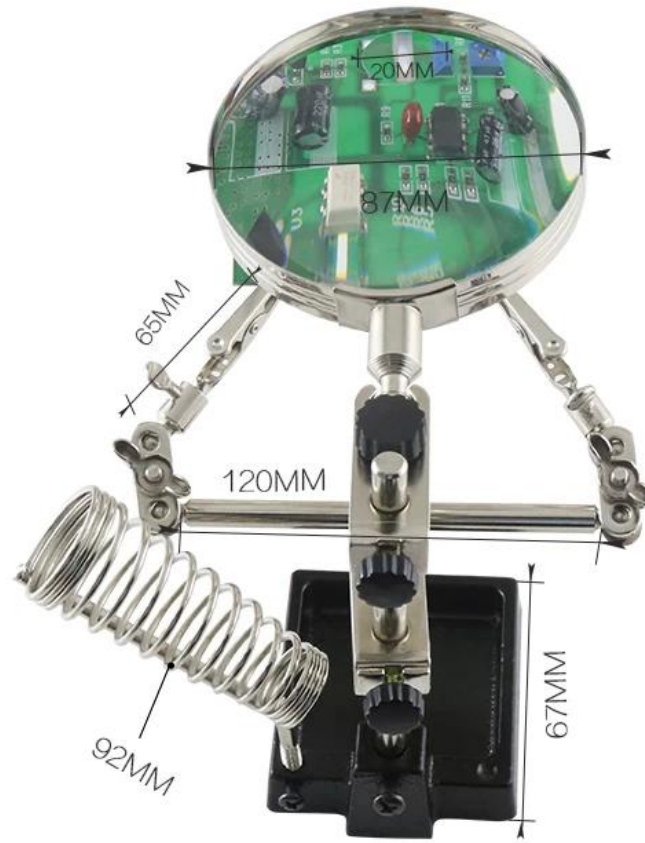

PRODUCT SIZE