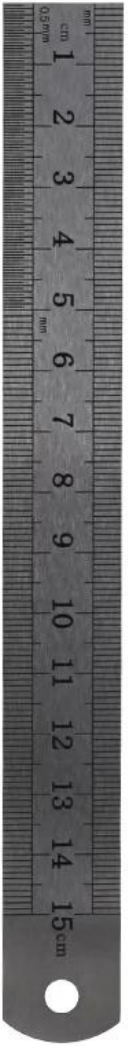

130MM

172MM

33MM