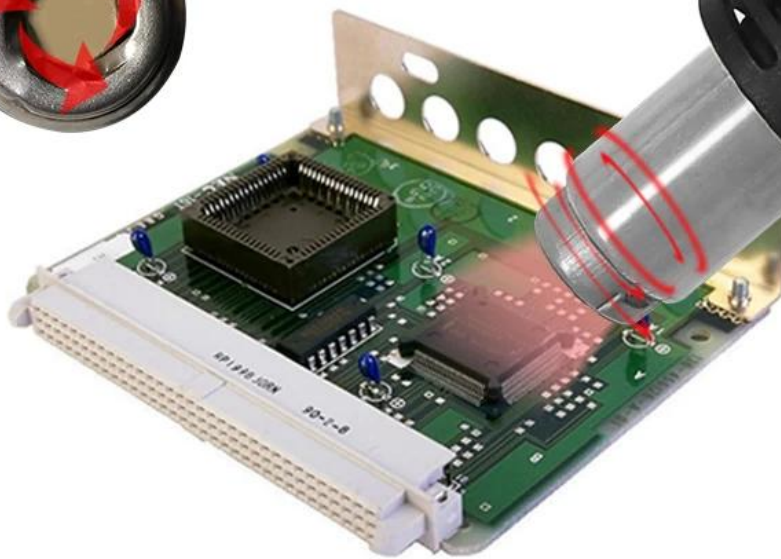

# DIGITAL SPIRAL HEAT GUN

Rapid temperature rise

ACCURATE TEMPERATURE CONTROL

# Scope of use

Appliance Repair

Board soldering

Phone Repair

Heat shrinkable tube

The wind direction of the spiral evenly heats

rapid heating  
Durable and smart

## Product parameters

Model	SLD-858D
Product name	Spiral Heat Gun
Power	700W
Weight	1.40kg
Input voltage	220VAC 50/60Hz
Temperature control range	100°C ~ 500°C
Airflow	≈170cm/s
Air volume gear	A25~A99
ambient temperature	0°C ~40°C
Machine size	L150*W100*H135mm
Package Size	L265*W165*H155mm