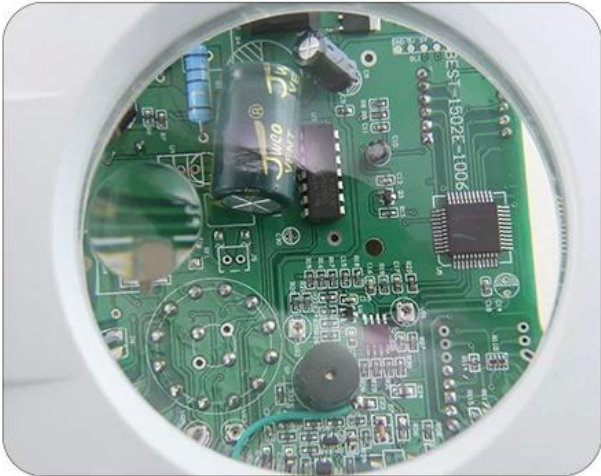

## PRODUCT SIZE

PRODUCT FEATURES

Small lenses

large lenses

Metal support, solid and stable structure

Fold fixture regulator

Light cover regulator

56pcs super bright LED light