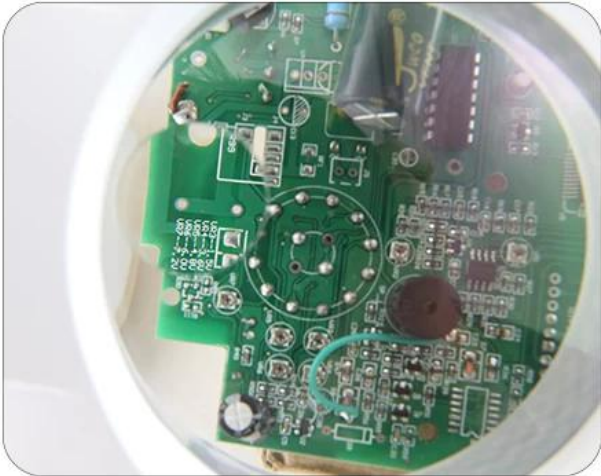

**:XXXXXXXXXX**

25 XXX 90 :XXXXXXXXXX XXXX  
XXXXXXXXXX: AC110V-240 V  
XXXXXXXXXX: v 3.5 XXXX  
XXXXXXXXXX XXXXXX :XXXXXXXXXX XXXXXX  
XXXXXXXXXX 1100 :XXXXXXXXXX XXXX

PRODUCT DISPLAY

---

## PRODUCT SIZE

PRODUCT FEATURES

Small lenses

large lenses

Metal support, solid and stable structure

Fold fixture regulator

Light cover regulator

56pcs super bright LED light