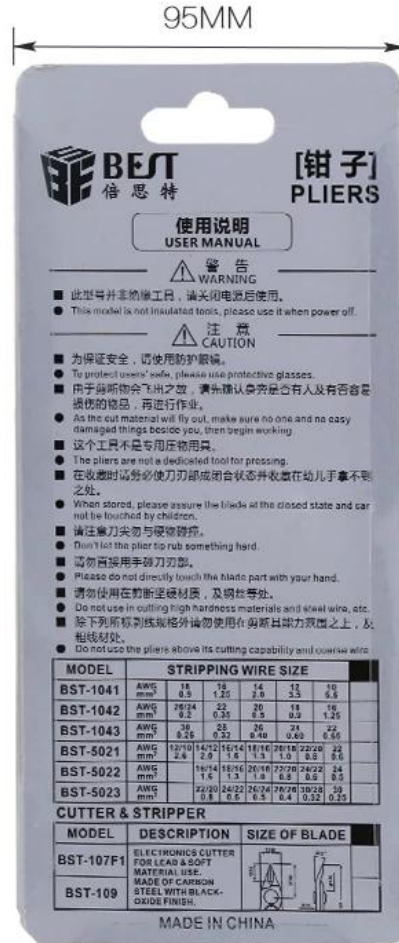

PRODUCT PHOTOGRAPH

PRODUCT PACKAGING

WEIGHT:147G

FRONT

215MM

BACK