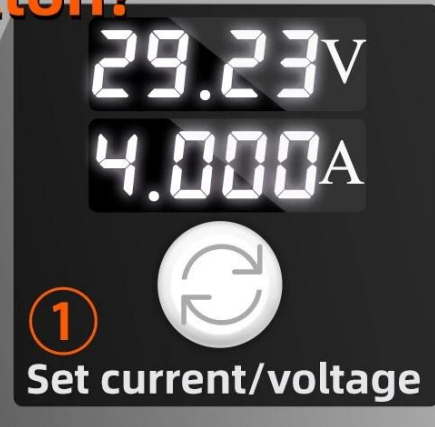

Small machine

Compared with liner DC power supply, more compact, lighter, portable and Compact

DC POWER SUPPLY

Voltage Display

30.00 V

Voltage Coarse

Current Display

10.00 A

Voltage Fine

Power Display

300.0 W

Current Coarse

USB interface
(5V/2A)

C.V

C.C

A-COARSE

GND

+

Output positive(+)

GND

-

+

How to Use ON/OFF Button?

< img src = "https://cdn.b2b.yjzw.net/files/96/img/2023/07/13/202307131813420150597.jpg" width = "100" />  