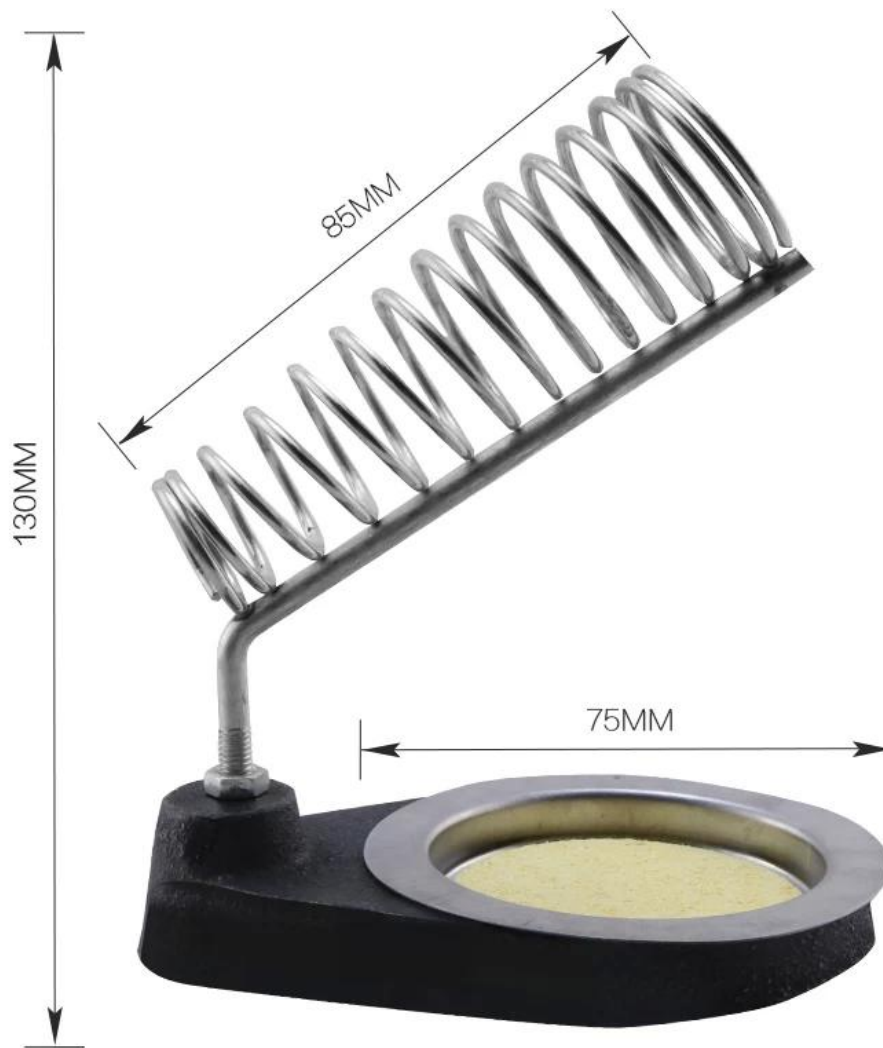

PRODUCT SIZE

PRODUCT FEATURES

**Model: Z206**

- ▶ The appearance is simple and generous
- ▶ Portable
- ▶ Angle adjustable
- ▶ Long service life

PRODUCT PHOTOGRAPH

PRODUCT PACKAGING

WEIGHT:247G