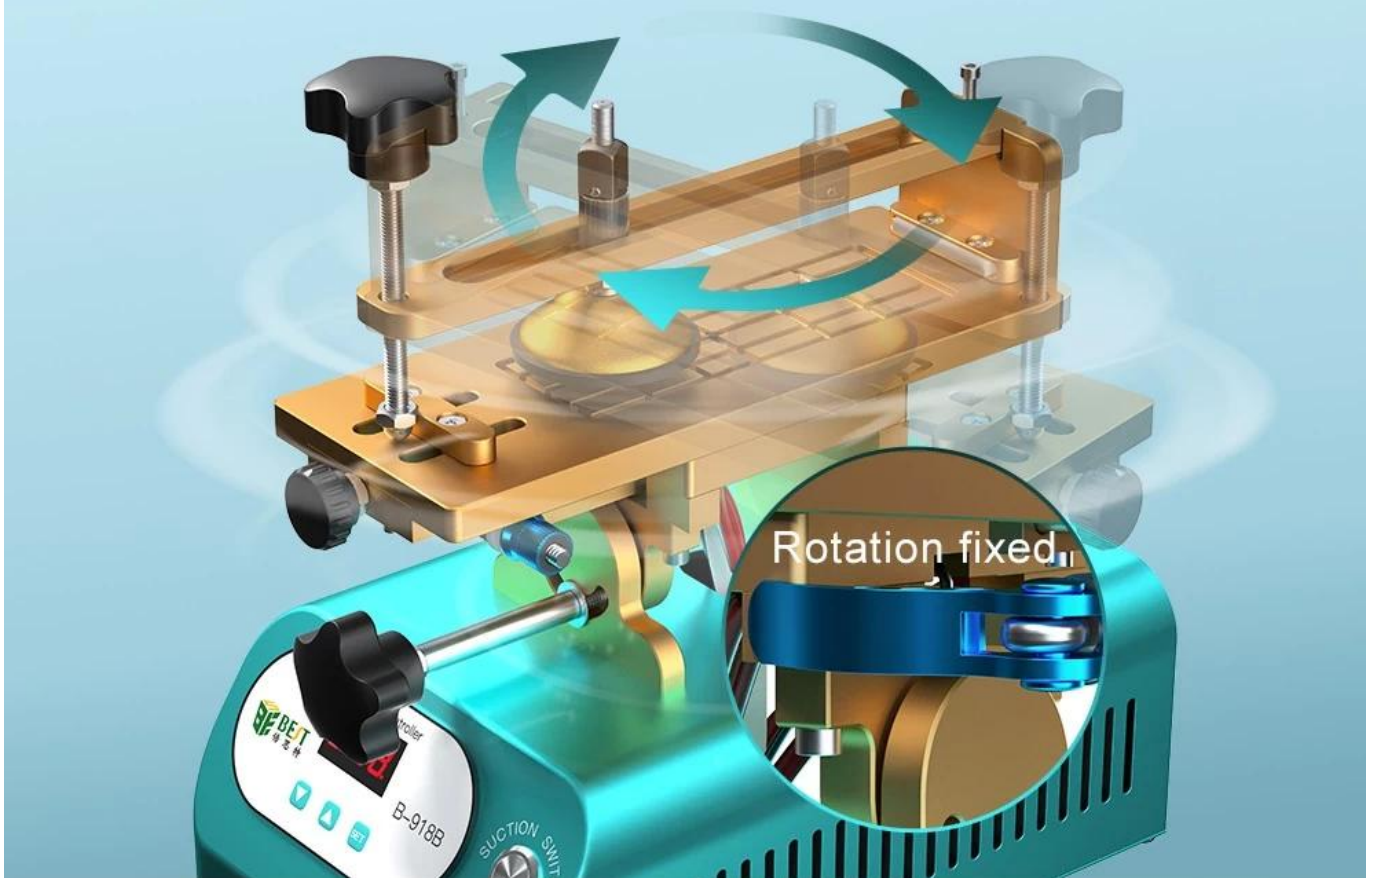

APPLICABLE TO A VARIETY OF MOBILE PHONE TYPES

Rotary Phone Screen Separator

Multi-purpose machine Detachable mobile phone with straight screen /
curved screen / frame removal / frame / conventional separation

360° free rotation

Built-in high-precision bearing, rotation without dead angle

Built-in dual air pump

The heating panel adopts one-piece molding process
Groove seal design, with double pump, stronger suction

< img src = "https://cdn.b2b.yjzw.net/files/96/img/2022/10/17/202210171455090169933.jpg" width = "100" /> Three small red X icons arranged horizontally, likely indicating a broken image link or a placeholder.

**Powerful suction cups to
easily disassemble the screen**

Scope: 7-inch screen

< img src = "https://cdn.b2b.yjzw.net/files/96/img/2022/10/17/202210171455330155706.jpg" width = "100" />   

Product details