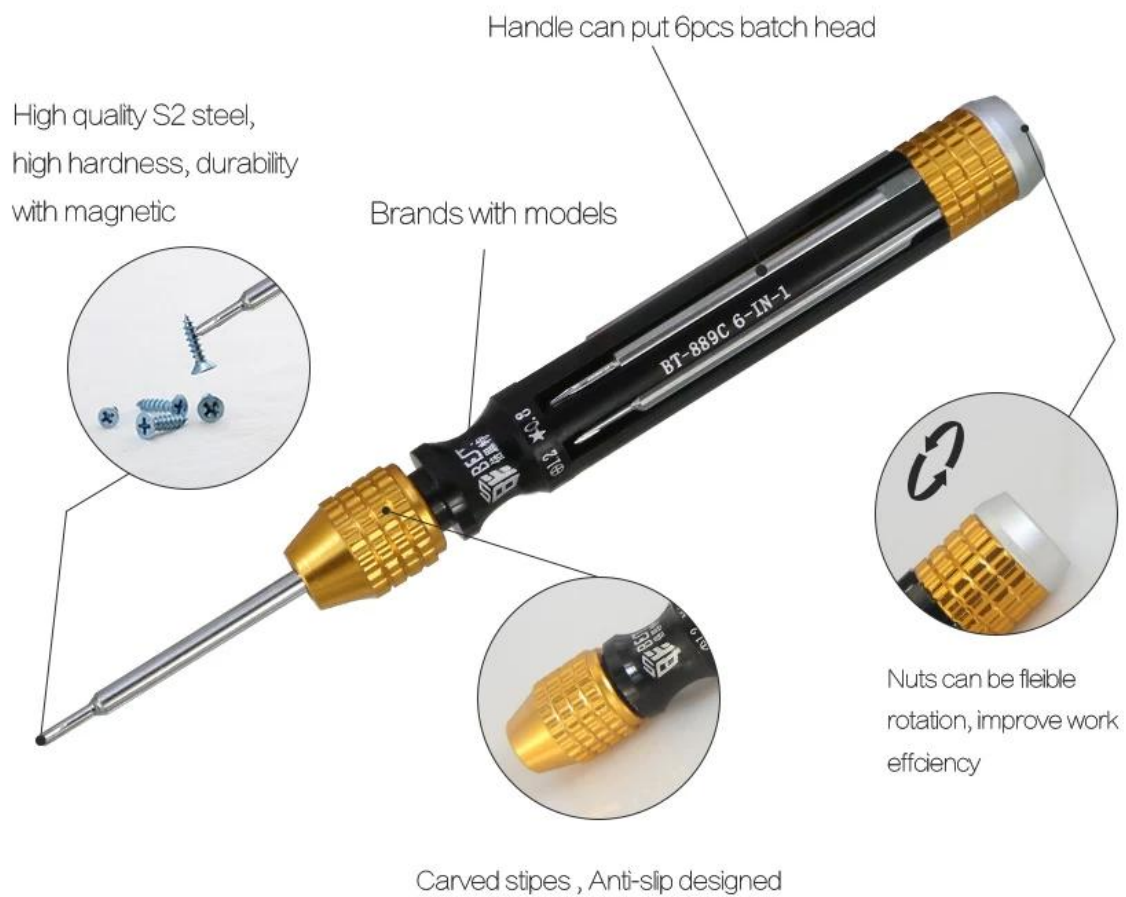

PRODUCT FEATURES