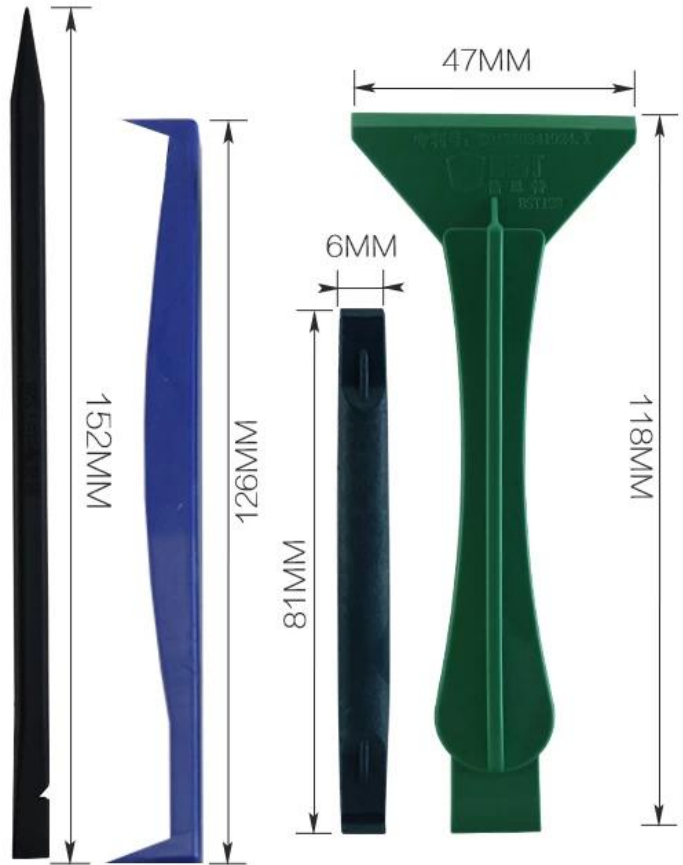

## PRODUCT DETAILS

★ T6

★ 1.2

★ 0.8

★ 1.5

★ 2.0

# PRODUCT PACKAGING

WEIGHT:90G

FRONT

BACK