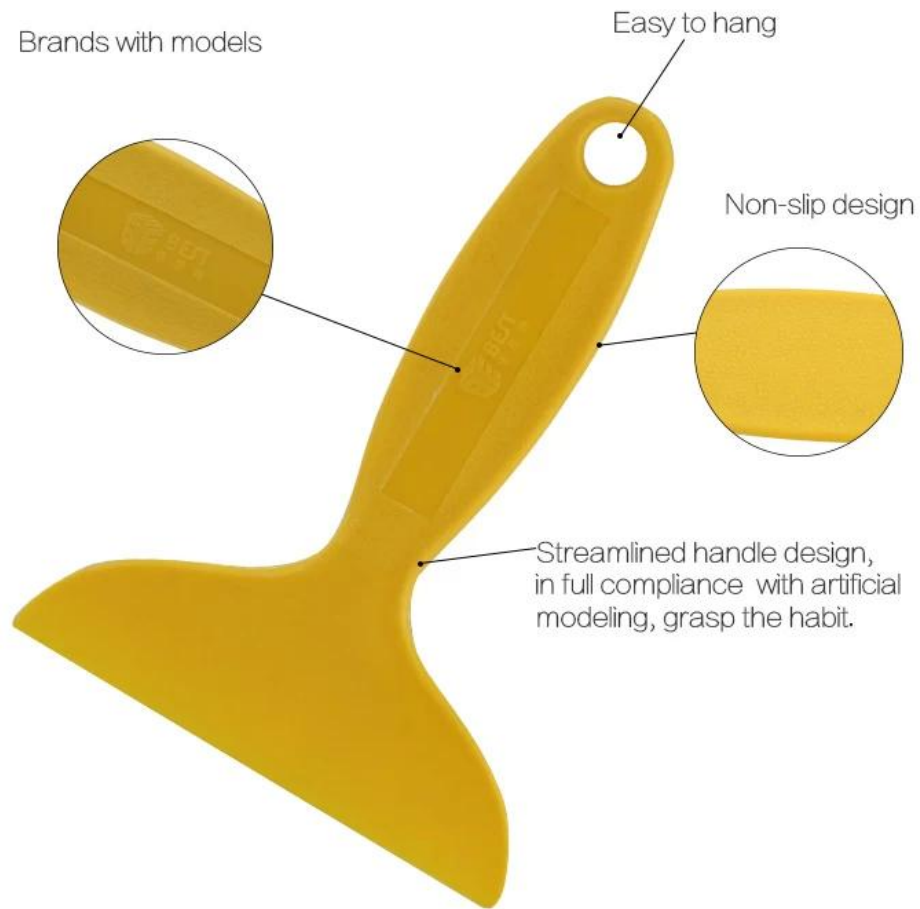

PRODUCT DISPLAY

L

S

PRODUCT SIZE

PRODUCT FEATURES

Features:

1. Plastic material won't harm the LCD screen or cause scratches.
2. Can remove the bubble inside of the membrane effectively.

Use:

Mobile phone, car foil, glass, plug edge plug, interior disassembly, refrigerator defrost, installation hand sewing wheel and so on.

PRODUCT PHOTOGRAPH