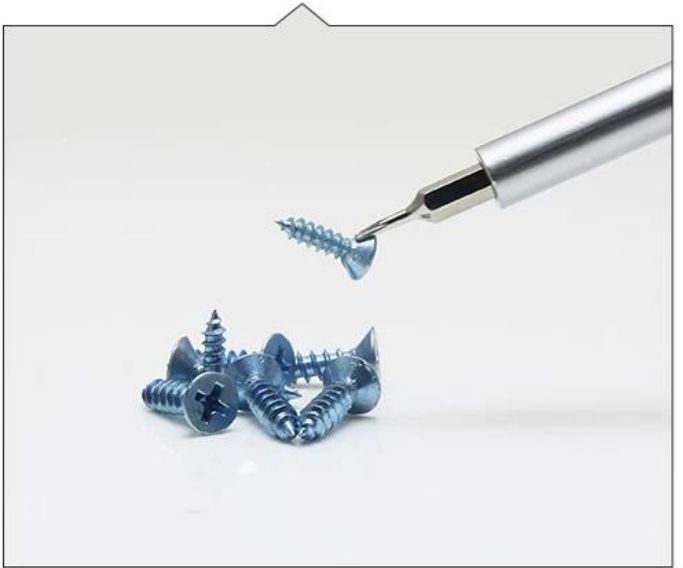

H4.5
 H5.0
 H6.0
 U2.0
 2.0
 T1
 T2

T3
 T4
 T5
 T6H
 T7H
 T8H
 G3.8

G4.5
 PH0000
 PH000
 PH00
 PH2
 1.5
 2.0

0.8
 1.2
 Y000
 Y1
 1/4 4

handle
Material: aluminum alloy

Bits: 27mm

PRODUCT PHOTOGRAPH

PRODUCT PACKAGING