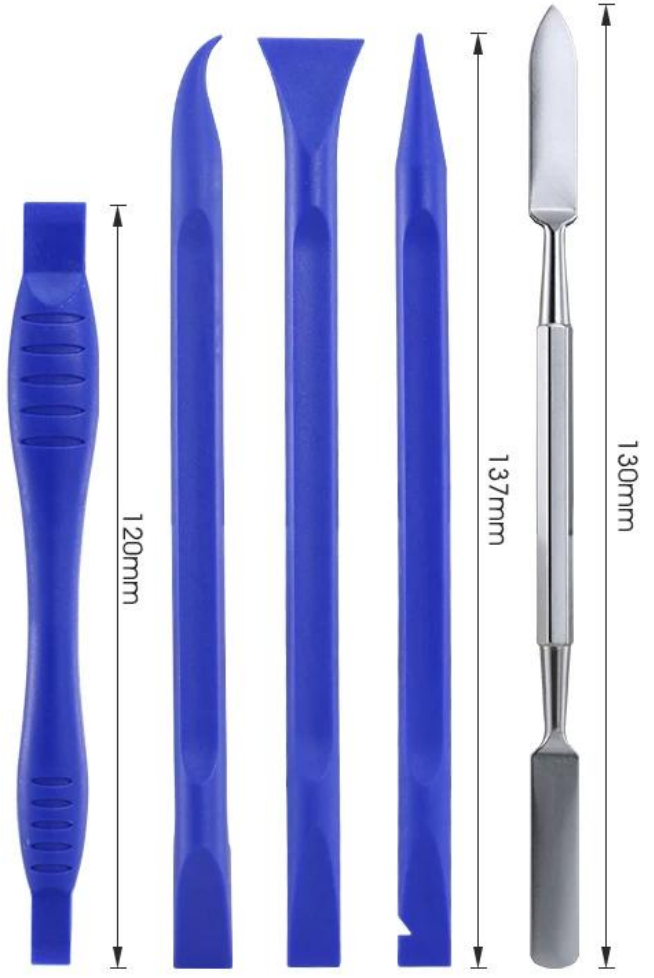

41 .

- . (# 6150) /
- .
- .
- .

PRODUCT DISPLAY

PRODUCT DETAILS

Square corner

Rounded corners

Curved pointed

Curved round head

U-type

Flat angle

150mm

11mm

BST-119-41PCS

Product Content:

2.5
 3.0
 3.5
 4.0
 4.5
 5.0
 5.5

PH2
 H1.3
 H1.5
 H2.0
 H2.5
 H3.0
 H4.0

H4.5
 H5.0
 H6.0
 U2.0
 2.0
 T1
 T2

T3
 T4
 T5
 T6H
 T7H
 T8H
 G3.8

G4.5
 PH0000
 PH000
 PH00
 PH2
 1.5
 2.0

0.8
 1.2
 Y000
 Y1
 1/4 4

handle
Material: aluminum alloy

Bits: 27mm

PRODUCT PHOTOGRAPH

PRODUCT PACKAGING

WEIGHT:743G