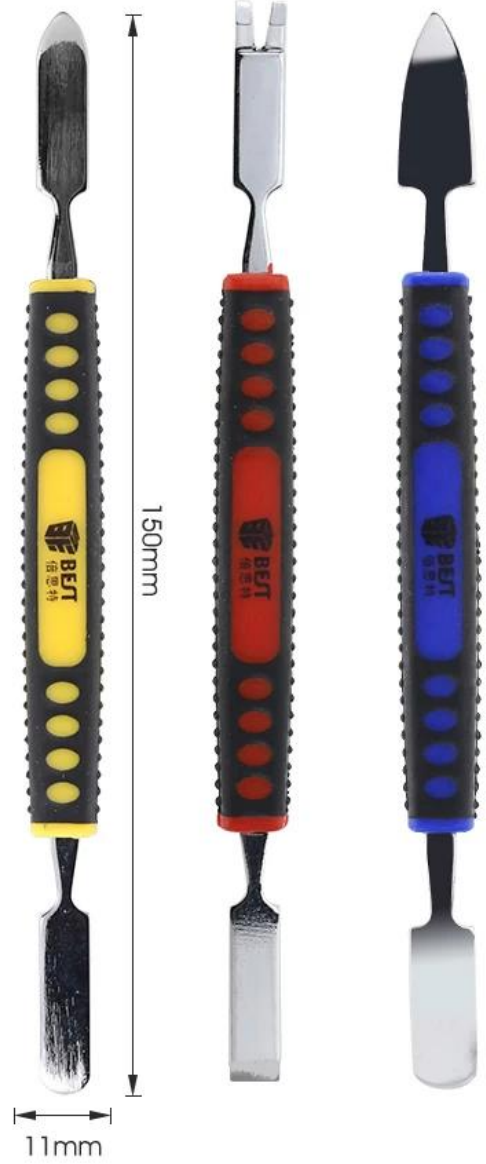

41 .

- . (# 6150) /
- .
- .
- .

PRODUCT DISPLAY

PRODUCT DETAILS

Square corner

Rounded corners

Curved pointed

Curved round head

U-type

Flat angle

150mm

11mm

BST-119-41PCS

Product Content:

2.5
 3.0
 3.5
 4.0
 4.5
 5.0
 5.5

PH2
 H1.3
 H1.5
 H2.0
 H2.5
 H3.0
 H4.0

H4.5
 H5.0
 H6.0
 U2.0
 2.0
 T1
 T2

T3
 T4
 T5
 T6H
 T7H
 T8H
 G3.8

G4.5
 PH0000
 PH000
 PH00
 PH2
 1.5
 2.0

0.8
 1.2
 Y000
 Y1
 1/4 4

handle
Material: aluminum alloy

Bits: 27mm

PRODUCT PHOTOGRAPH

PRODUCT PACKAGING

WEIGHT:743G