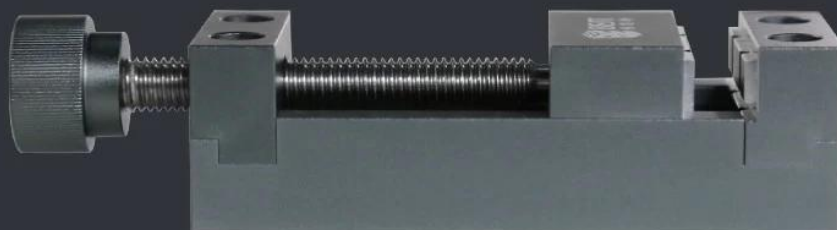

# Phone camera Special fixture

Multi-directional fixation

Secure grip

# 360° Rotation to adjust distance

26mm thickness, enough material

# Multi-directional fixation

Can also be clipped on the side

< img src = "https://cdn.b2b.yjzw.net/files/96/img/2022/09/26/202209261810570196362.jpg" width = "100" /> 