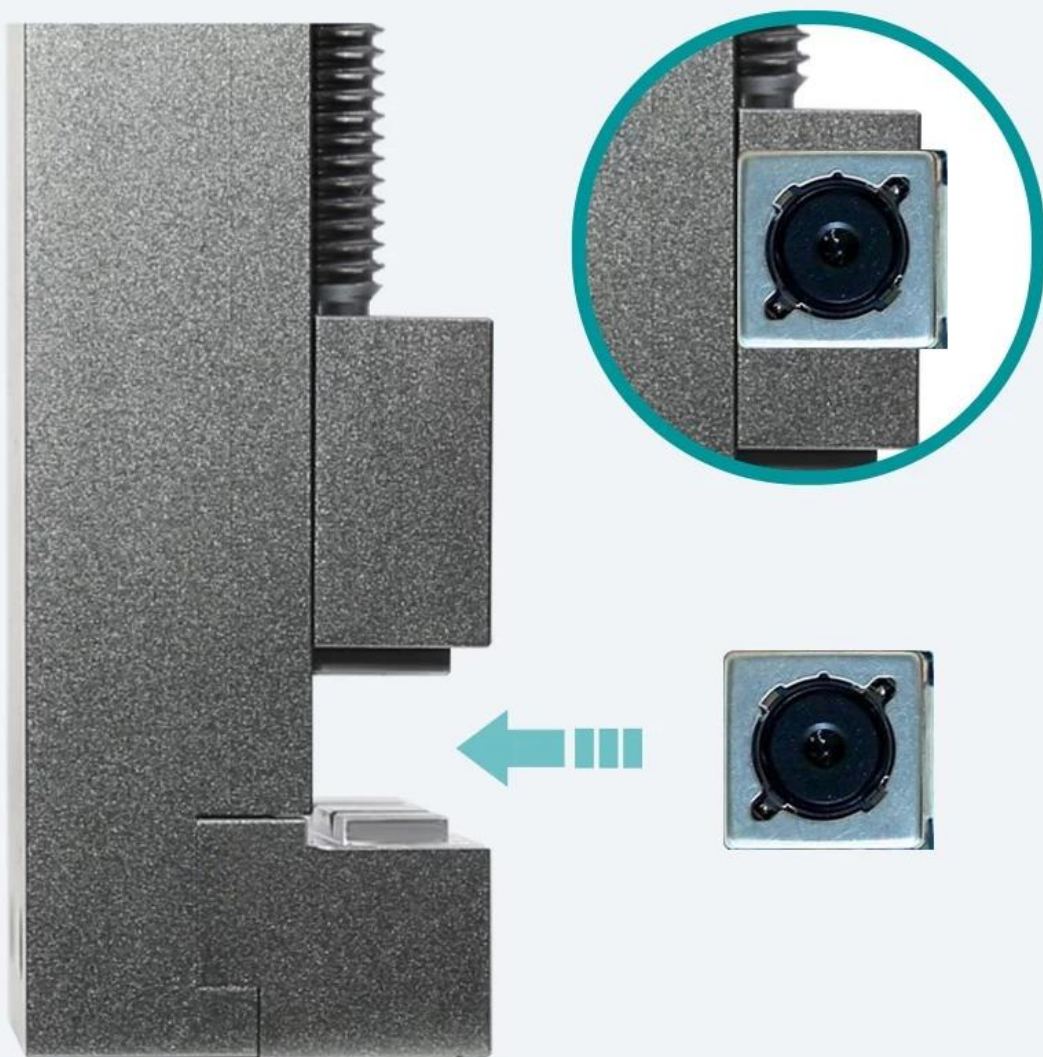

# Phone camera Special fixture

Multi-directional fixation

Secure grip

# 360° Rotation to adjust distance

26mm thickness, enough material

# Multi-directional fixation

Can also be clipped on the side

< img src = "https://cdn.b2b.yjzw.net/files/96/img/2022/09/26/202209261810570196362.jpg" width = "100" /> 