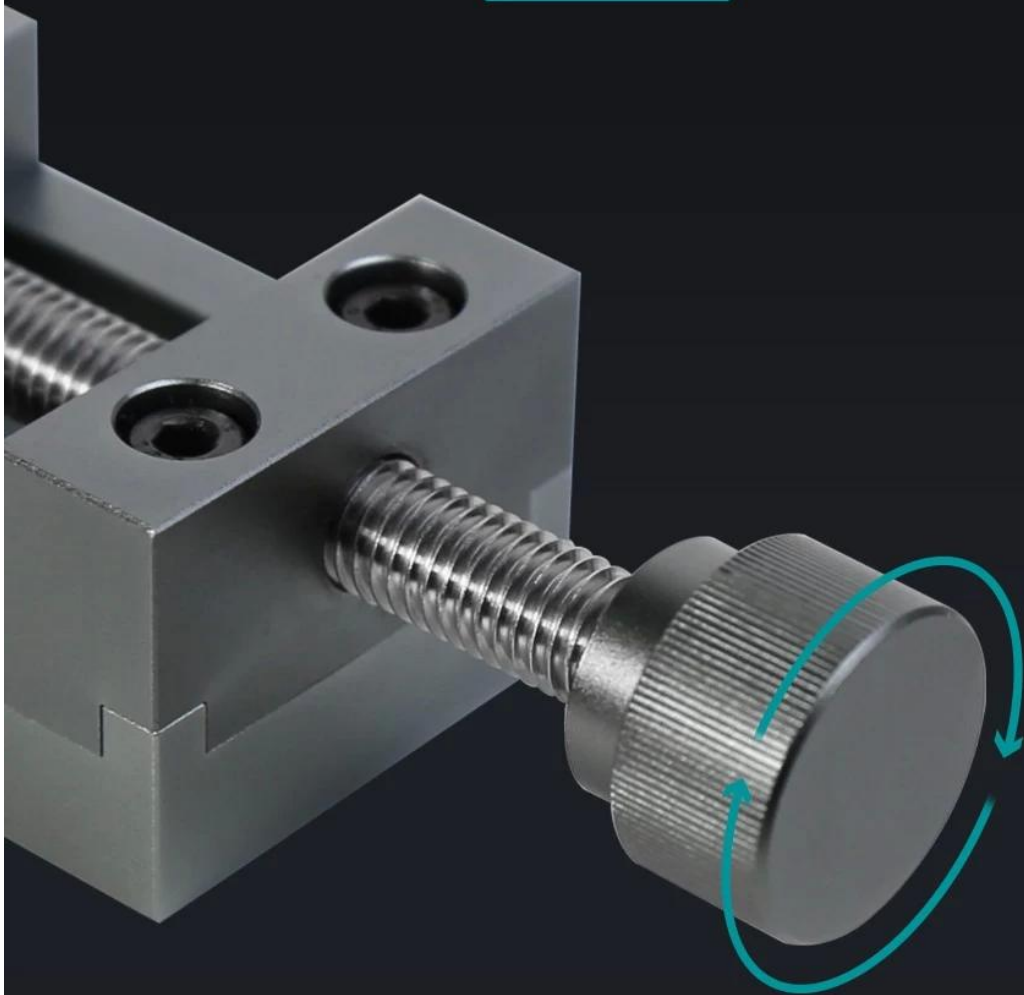

# Phone camera Special fixture

Multi-directional fixation

Secure grip

# 360° Rotation to adjust distance

26mm thickness, enough material

# Multi-directional fixation

Can also be clipped on the side

< img src = "https://cdn.b2b.yjzw.net/files/96/img/2022/09/26/202209261810570196362.jpg" width = "100" /> 