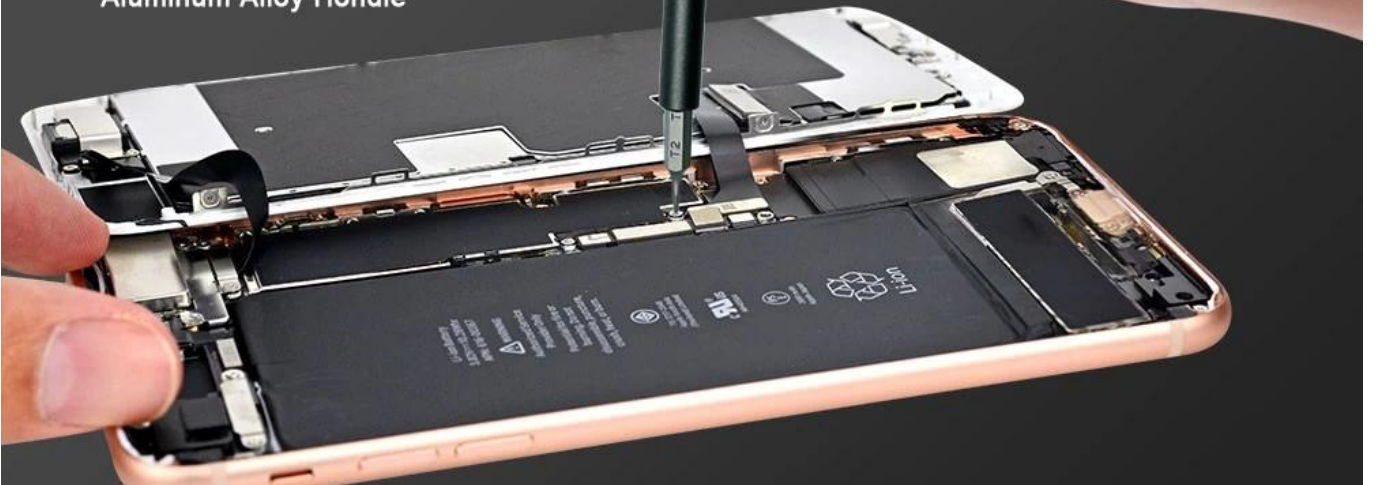

FINE WORKMANSHIP

Feel more comfortable

The bearing rotates 360 degrees

Chrom- Vanadium-Steel

Aluminum Alloy Handle

**ANTI-DROP
DESIGN**

**POP-UP
MECHANISM**