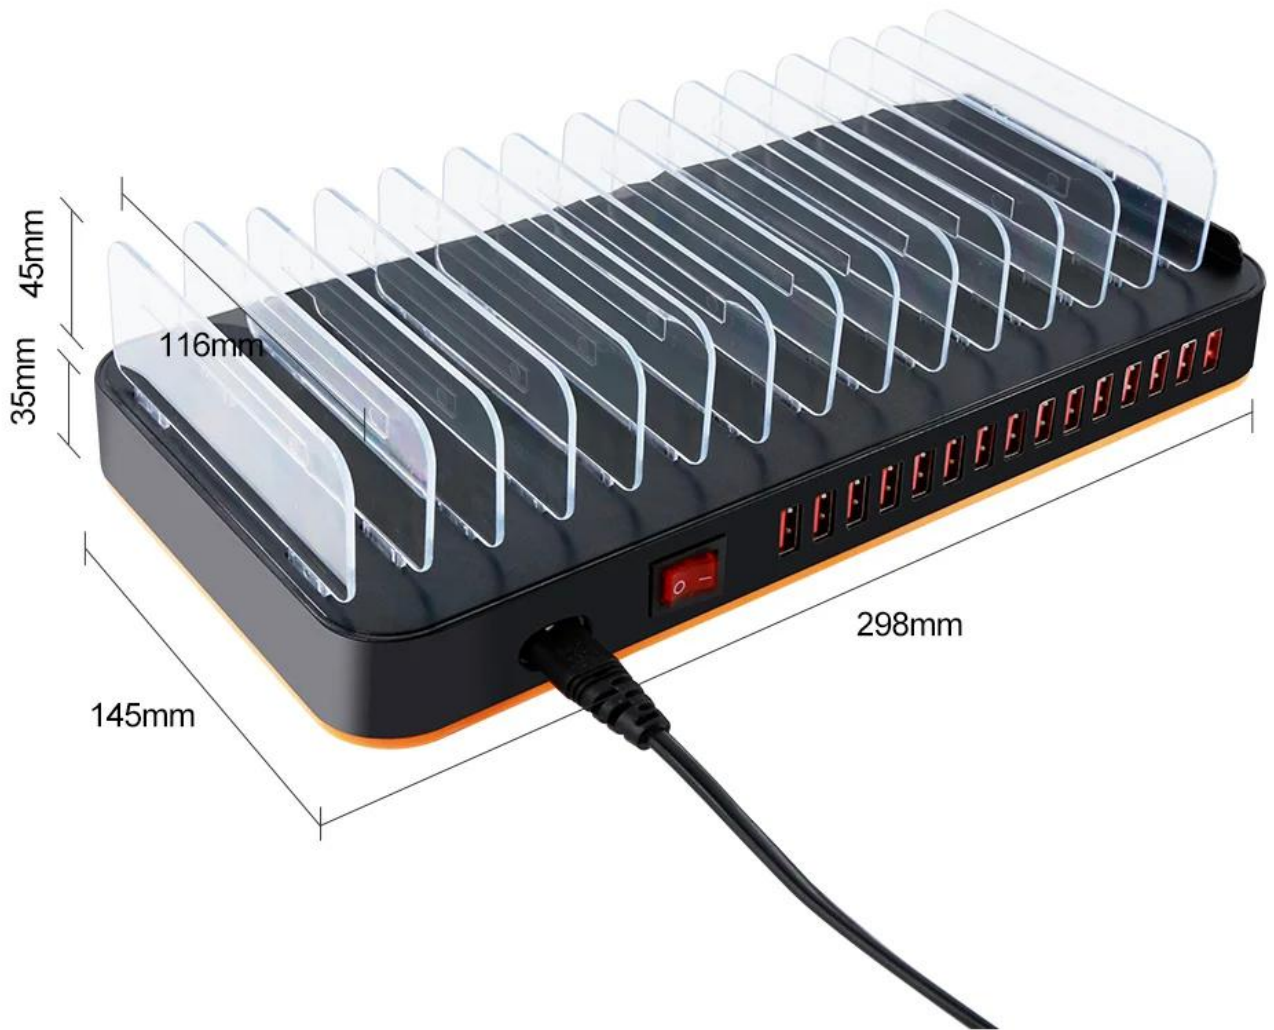

# Multi-interface USB charging station

## Creative Tidy

Brand:	 BEST 倍思特	Product Name:	15 USB port charging bracket
Interface type:	AC to DC	Input voltage:	AC 100-240V 50-64Hz
Input current:	0.3A (MAX)	Output current:	DC 5V 20A
Interface:	3500mAh	Interface:	2500mAh
Interface:	1500mAh	Weight:	1KG
Size:	326mm*220mm*55mm(package)		
Accessories:	Charging base, power cord, 18 partitions		
Uses:	Mobile phone repair shop, shop lobby, gym, KTV, waiting room, meeting room.		

## PRODUCT FEATURES

Arbitrary disassembly  
14 partitions

When the working temperature reaches 40 degrees, the internal cooling fan of the machine will automatically start to enhance the safety and service life of the product.