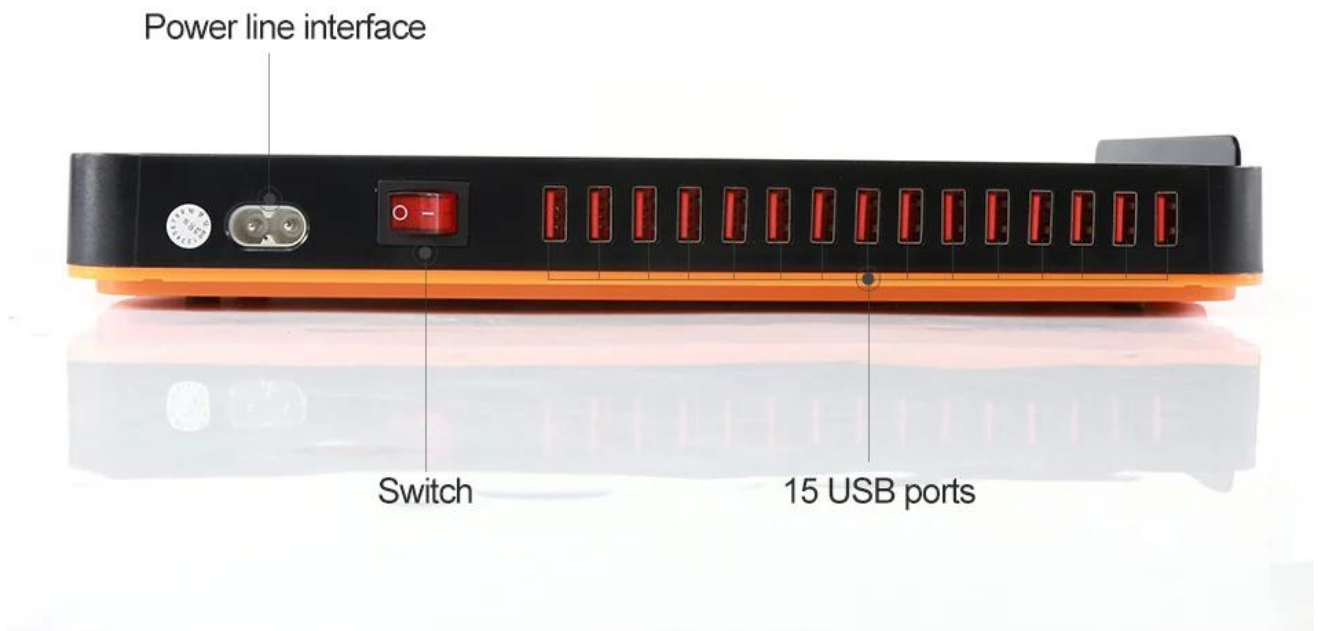

PRODUCT DETAILS

PRODUCT FEATURES