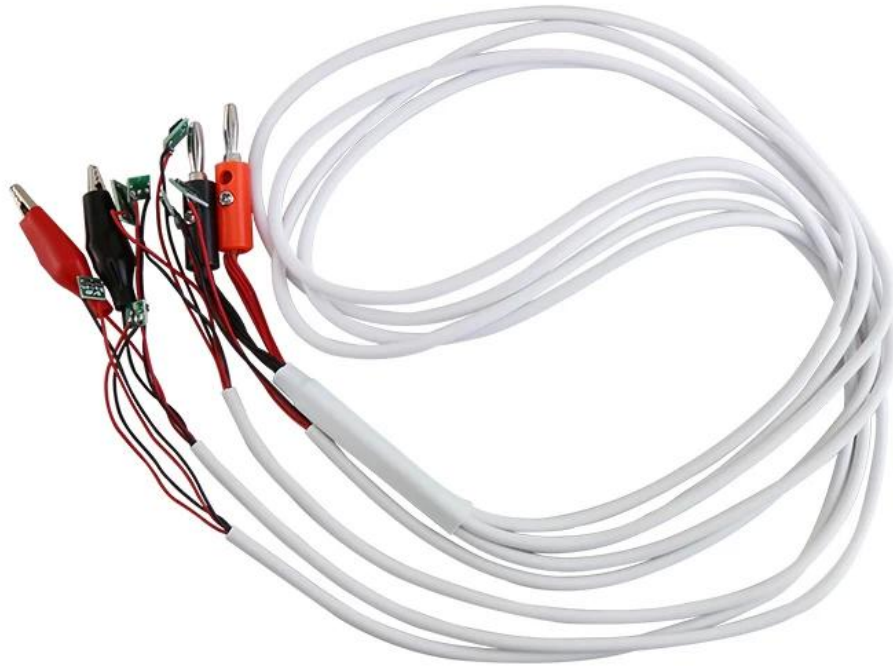

4 4S / 4 / 5S / 5/6/6/7 / 7P / 8 / 8P / X
 .
 .
 .
 .
 .
 .
 iPhoneX 4 4S 5 5S 6 6Plus. 7 7 . 8 8 .
 3.23 / 1 .

.
 .
 70 :
 79 :
 6 6 6 5 5 5 4 4 : 6s 7 7
 :

PRODUCT APPLICATION

PRODUCT SIZE

PRODUCT DETAILS

Professional Phone Dedicated Power Test Cable

For 4G 4S 5 5C 5S 6 6Plus mini 7G 7P

This product made of the original battery contact piece ,After uses the battery to check the boot current of the mobile phone ,you can judge the fault of the mobile phone by the current method Buckle the touch on the phone's main board and ready for use.

PRODUCT PHOTOGRAPH

PRODUCT PACKAGING

Weight: 90g

210mm