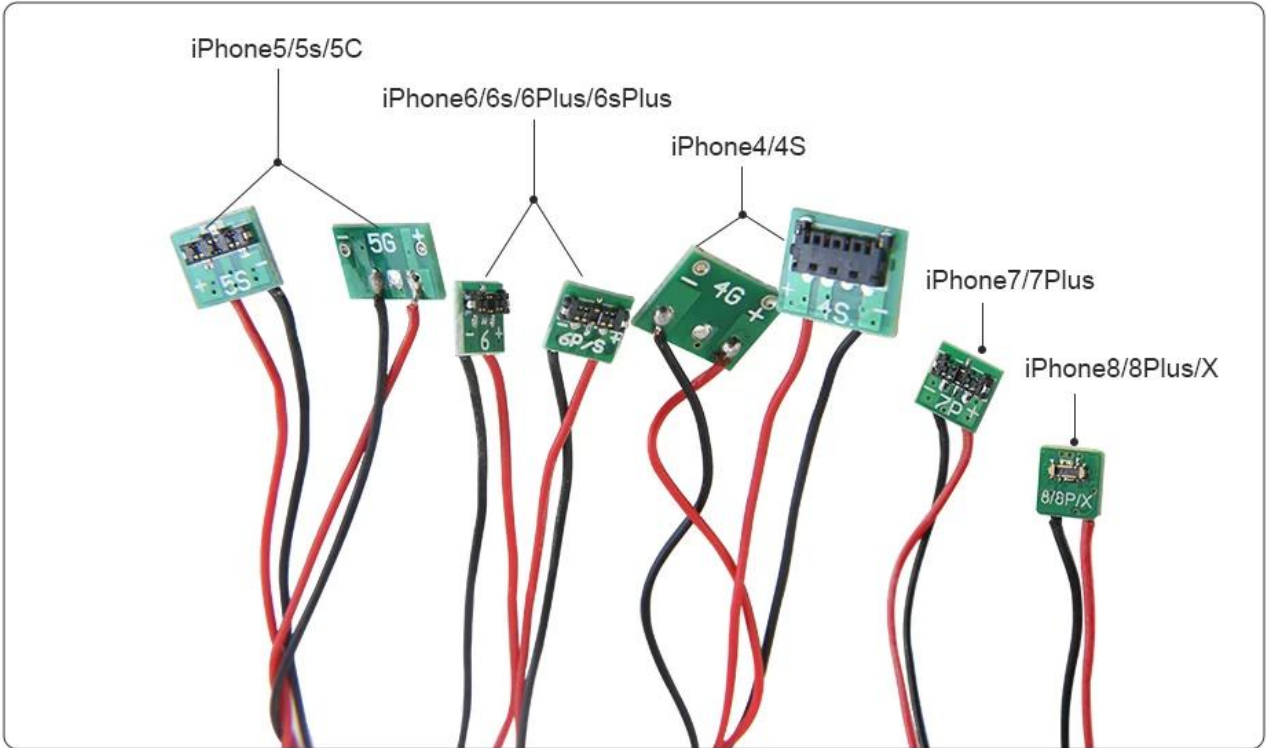

4 4S / 4 / 5S / 5/6/6/7 / 7P / 8 / 8P / X
 .
 .
 .
 .
 .
 .
 iPhoneX 4 4S 5 5S 6 6Plus. 7 7 . 8 8 .
 3.23 / 1 .

.
 .
 70 :
 79 :
 6 6 6 5 5 5 4 4 : 6s 7 7
 :

PRODUCT APPLICATION

PRODUCT SIZE

PRODUCT DETAILS

Professional Phone Dedicated Power Test Cable

For 4G 4S 5 5C 5S 6 6Plus mini 7G 7P

This product made of the original battery contact piece ,After uses the battery to check the boot current of the mobile phone ,you can judge the fault of the mobile phone by the current method Buckle the touch on the phone's main board and ready for use.

PRODUCT PHOTOGRAPH

PRODUCT PACKAGING

Weight: 90g

210mm