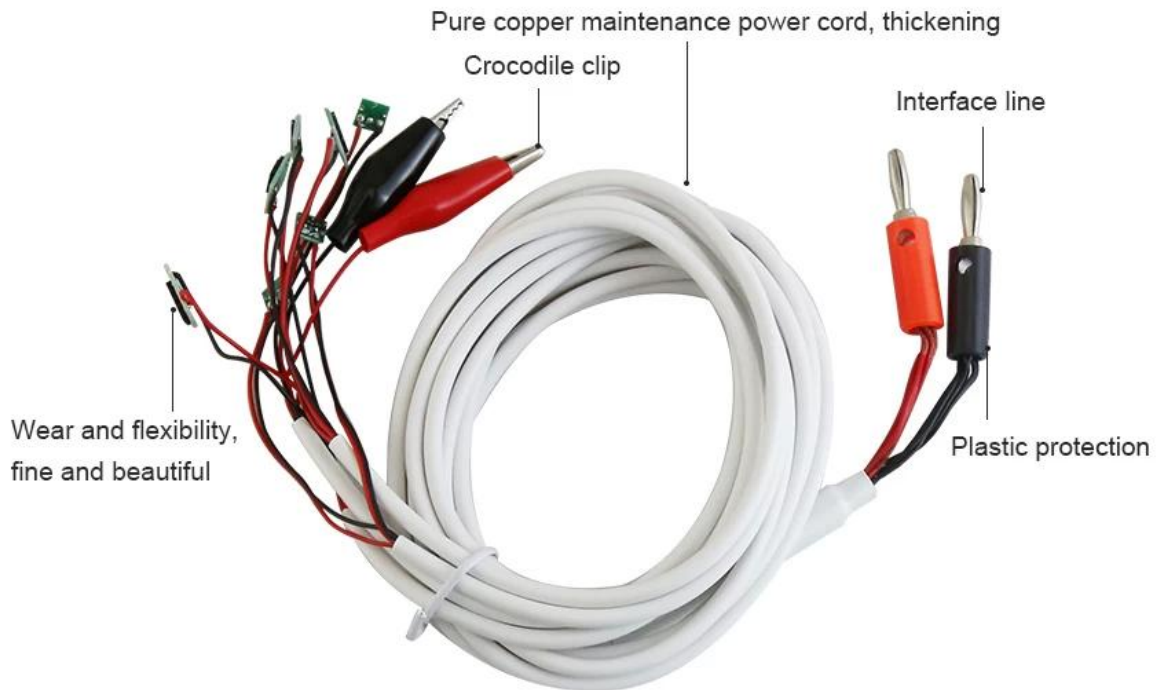

Professional Phone Dedicated Power Test Cable

For 4G 4S 5 5C 5S 6 6Plus mini 7G 7P

This product made of the original battery contact piece ,After uses the battery to check the boot current of the mobile phone ,you can judge the fault of the mobile phone by the current method Buckle the touch on the phone's main board and ready for use.

PRODUCT PHOTOGRAPH

PRODUCT PACKAGING

Weight: 90g

210mm