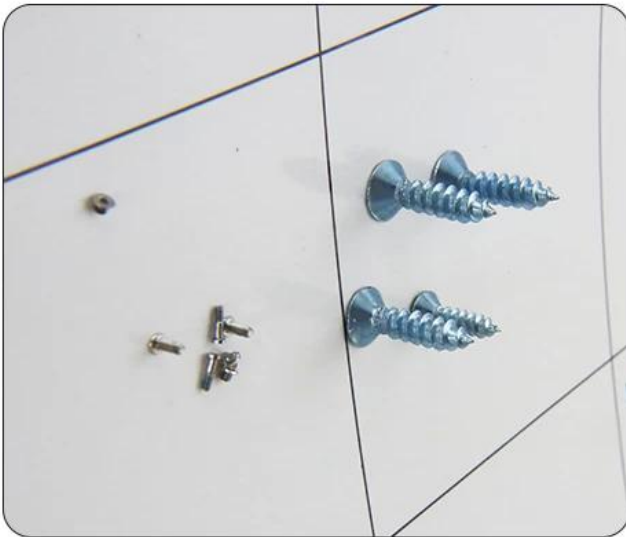

Product Description

This mat makes it easier. Simply organizes all your parts while you work on a device.
Dry erase surface lets you keep notes and stops mistakes.
Reduces reassembly time by up to 40% while preventing errors.
Magnetic surface is safe for hard drives and other modern electronics.
It fits on all the models listed below ,ideal for DIY parts in repairs.

PRODUCT DISPLAY

PRODUCT SIZE

WEIGHT:195G(ONE)

WEIGHT:320G(ONE)

PRODUCT DETAILS

PRODUCT PHOTOGRAPH