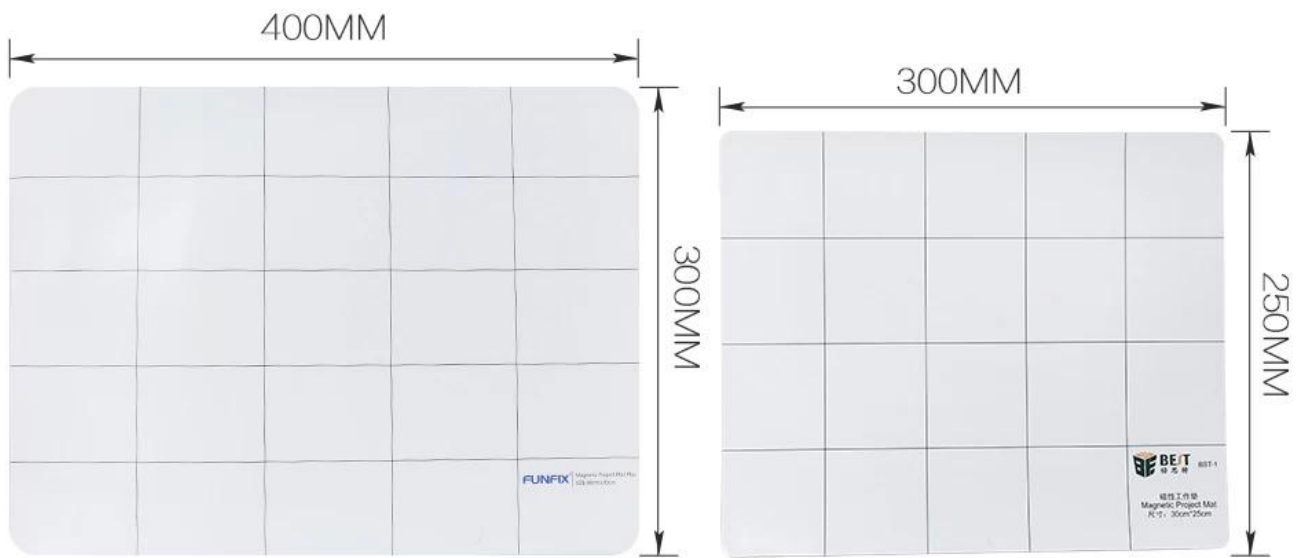

Product Description

This mat makes it easier. Simply organizes all your parts while you work on a device.
Dry erase surface lets you keep notes and stops mistakes.
Reduces reassembly time by up to 40% while preventing errors.
Magnetic surface is safe for hard drives and other modern electronics.
It fits on all the models listed below ,ideal for DIY parts in repairs.

PRODUCT DISPLAY

PRODUCT SIZE

WEIGHT:195G(ONE)

WEIGHT:320G(ONE)

PRODUCT DETAILS

PRODUCT PHOTOGRAPH