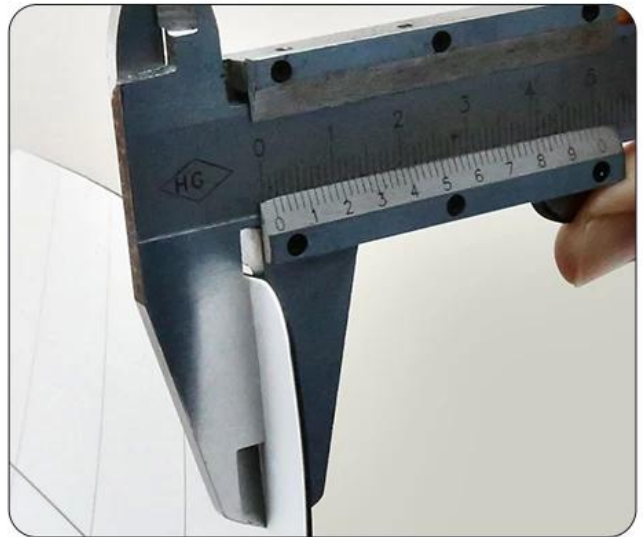

Product Description

This mat makes it easier. Simply organizes all your parts while you work on a device.
Dry erase surface lets you keep notes and stops mistakes.
Reduces reassembly time by up to 40% while preventing errors.
Magnetic surface is safe for hard drives and other modern electronics.
It fits on all the models listed below ,ideal for DIY parts in repairs.

PRODUCT DISPLAY

PRODUCT SIZE

WEIGHT:195G(ONE)

WEIGHT:320G(ONE)

PRODUCT DETAILS

PRODUCT PHOTOGRAPH