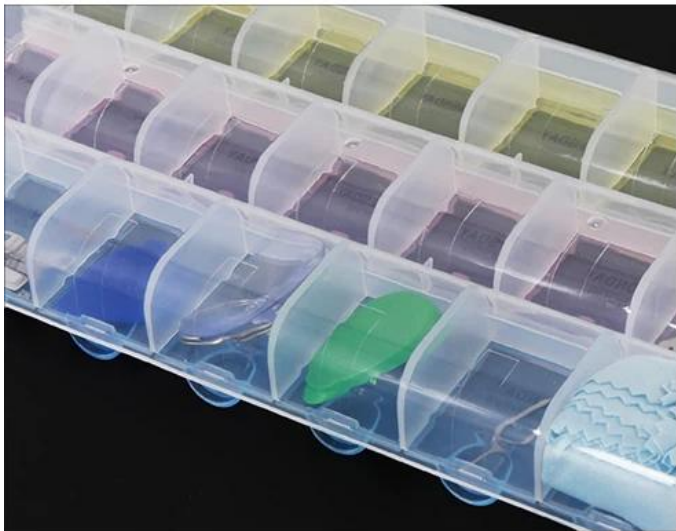

## PRODUCT SIZE

# PRODUCT PHOTOGRAPH

Weight: 105g