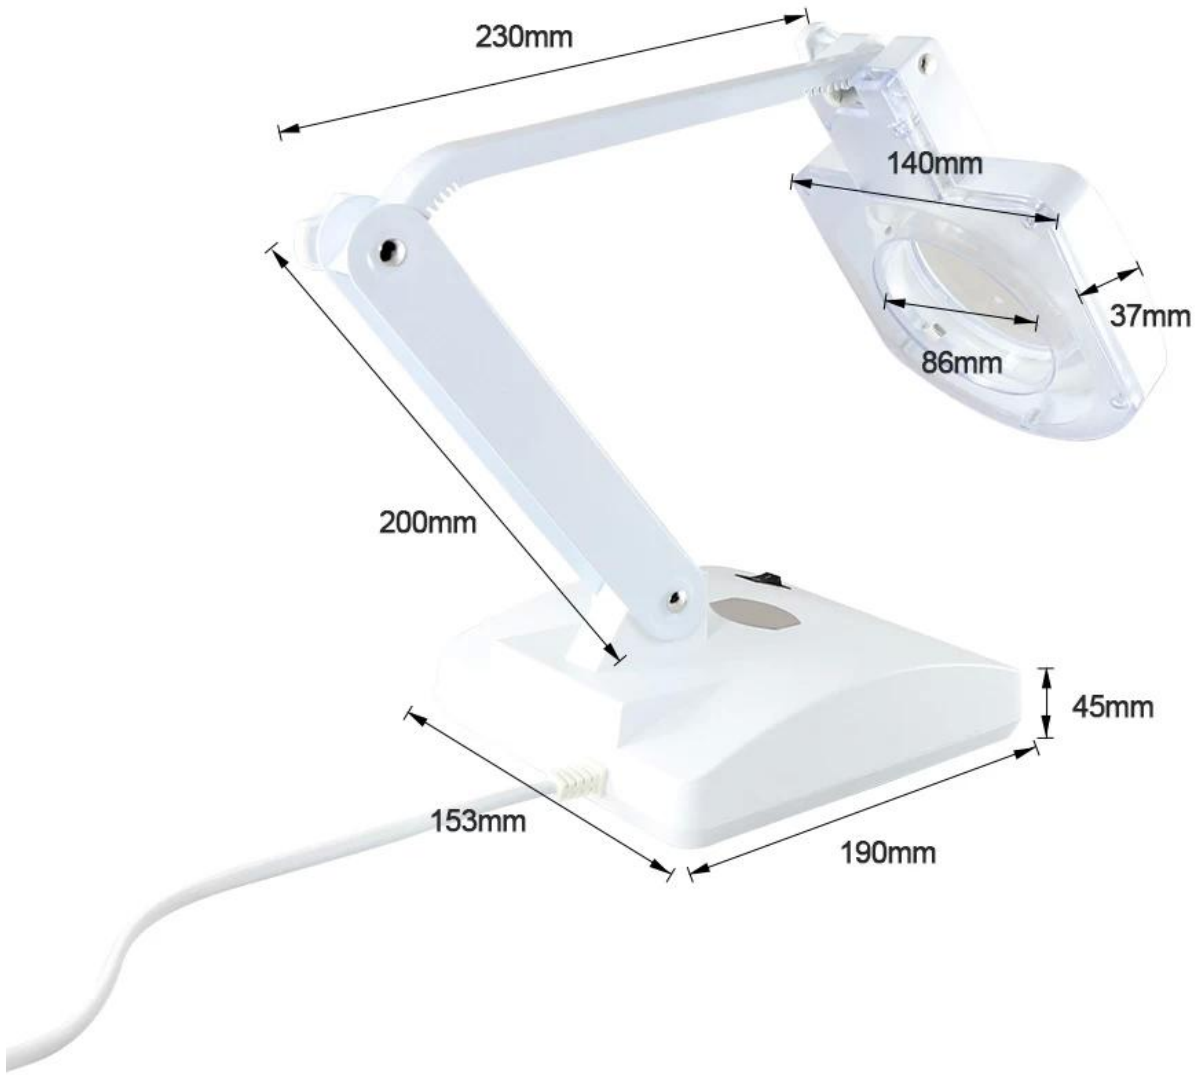

## PRODUCT DISPLAY

---

# PRODUCT SIZE

## PRODUCT DETAILS

---

Small lenses

Large lenses

Metal support, solid and stable structure

Fold fixture regulator

Light cover regulator

Fluorescent

## PRODUCT PACKAGING

Weight: 1.2KG