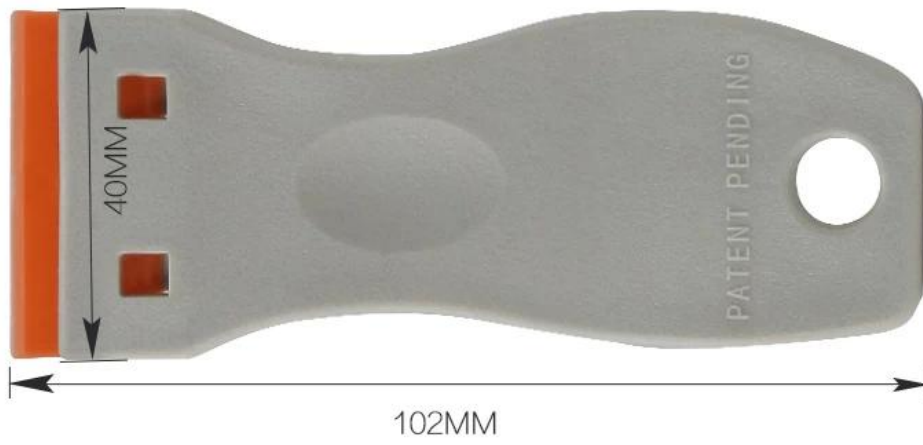

PRODUCT SIZE

Original plastic blade

Metal blade to be purchased separately

PRODUCT FEATURES

Use gestures when used

Non-slip silicone handle

Fixed blade

The blade is inserted from the top

Uses: scraping the ground or glass on the traces of decoration, such as chewing gum, paint, paint, cement, glue and other residual stains.

PRODUCT PHOTOGRAPH

WEIGHT:25G