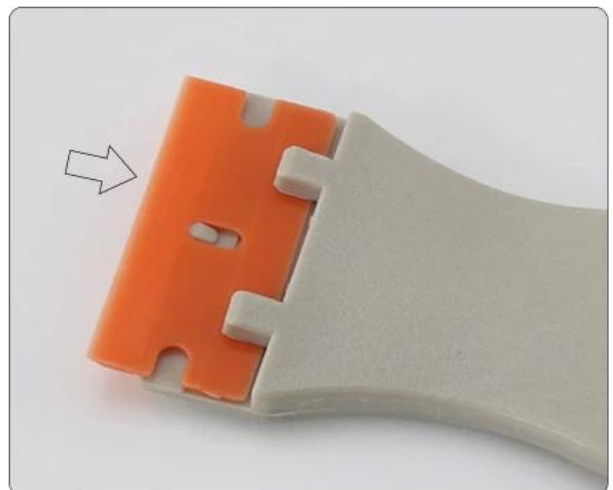

PRODUCT SIZE

Original plastic blade

Metal blade to be purchased separately

PRODUCT FEATURES

Use gestures when used

Non-slip silicone handle

Fixed blade

The blade is inserted from the top

Uses: scraping the ground or glass on the traces of decoration, such as chewing gum, paint, paint, cement, glue and other residual stains.

PRODUCT PHOTOGRAPH

WEIGHT:25G