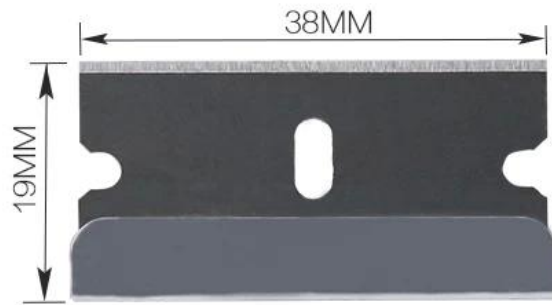

PRODUCT SIZE

Original plastic blade

Metal blade to be purchased separately

PRODUCT FEATURES

Use gestures when used

Non-slip silicone handle

Fixed blade

The blade is inserted from the top

Uses: scraping the ground or glass on the traces of decoration, such as chewing gum, paint, paint, cement, glue and other residual stains.

PRODUCT PHOTOGRAPH

WEIGHT:25G