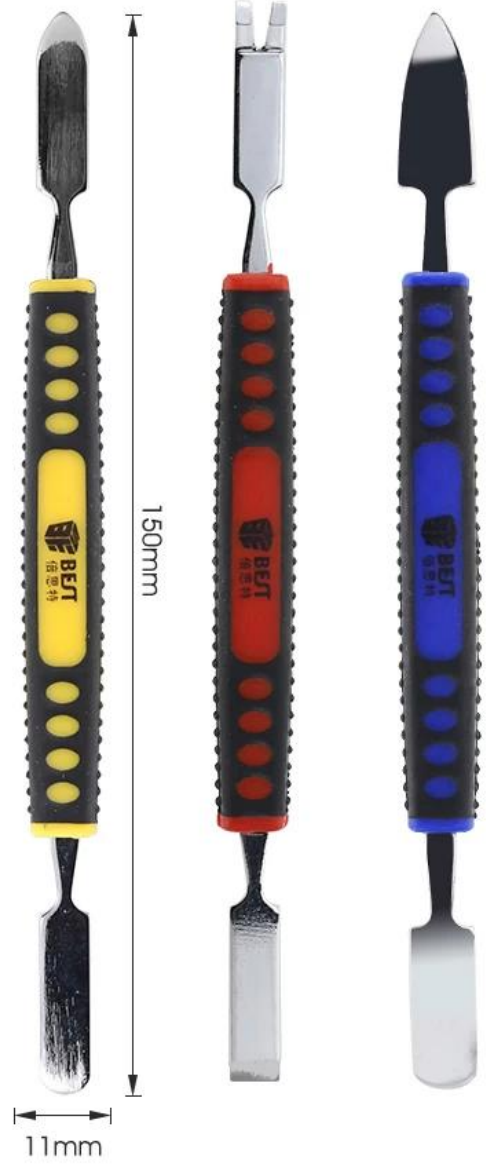

# PRODUCT DETAILS

Square corner

Rounded corners

Curved pointed

Curved round head

U-type

Flat angle

150mm

11mm

## BST-119-41PCS

Product Content:

- |   |   |   |   |   |   |   |
|---|---|---|---|---|---|---|
|    |    |    |    |    |  |  |
| 2.5   | 3.0   | 3.5   | 4.0   | 4.5   | 5.0   | 5.5   |
|    |    |    |    |    |  |  |
| PH2   | H1.3  | H1.5  | H2.0  | H2.5  | H3.0  | H4.0  |
|    |    |    |    |    |  |  |
| H4.5  | H5.0  | H6.0  | U2.0  | 2.0   | T1  | T2  |
|    |    |    |    |    |  |  |
| T3  | T4  | T5  | T6H   | T7H   | T8H   | G3.8  |
|    |    |    |    |    |  |  |
| G4.5  | PH0000  | PH000   | PH00  | PH2   | 1.5   | 2.0   |
|  |  |  |  |  |   |   |
| 0.8   | 1.2   | Y000  | Y1  | 1/4 4   |   |   |

handle  
Material: aluminum alloy

Bits: 27mm