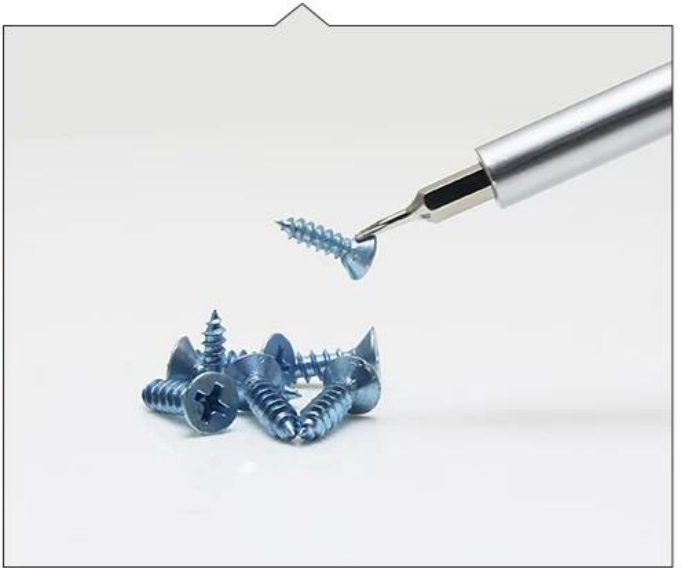

# PRODUCT DETAILS

Square corner

Rounded corners

Curved pointed

Curved round head

U-type

Flat angle

150mm

## BST-119-41PCS

Product Content:

- |   |   |   |   |   |   |   |
|---|---|---|---|---|---|---|
|    |    |    |    |    |  |  |
| 2.5   | 3.0   | 3.5   | 4.0   | 4.5   | 5.0   | 5.5   |
|    |    |    |    |    |  |  |
| PH2   | H1.3  | H1.5  | H2.0  | H2.5  | H3.0  | H4.0  |
|    |    |    |    |    |  |  |
| H4.5  | H5.0  | H6.0  | U2.0  | 2.0   | T1  | T2  |
|    |    |    |    |    |  |  |
| T3  | T4  | T5  | T6H   | T7H   | T8H   | G3.8  |
|    |    |    |    |    |  |  |
| G4.5  | PH0000  | PH000   | PH00  | PH2   | 1.5   | 2.0   |
|  |  |  |  |  |   |   |
| 0.8   | 1.2   | Y000  | Y1  | 1/4 4   |   |   |

handle  
Material: aluminum alloy

Bits: 27mm