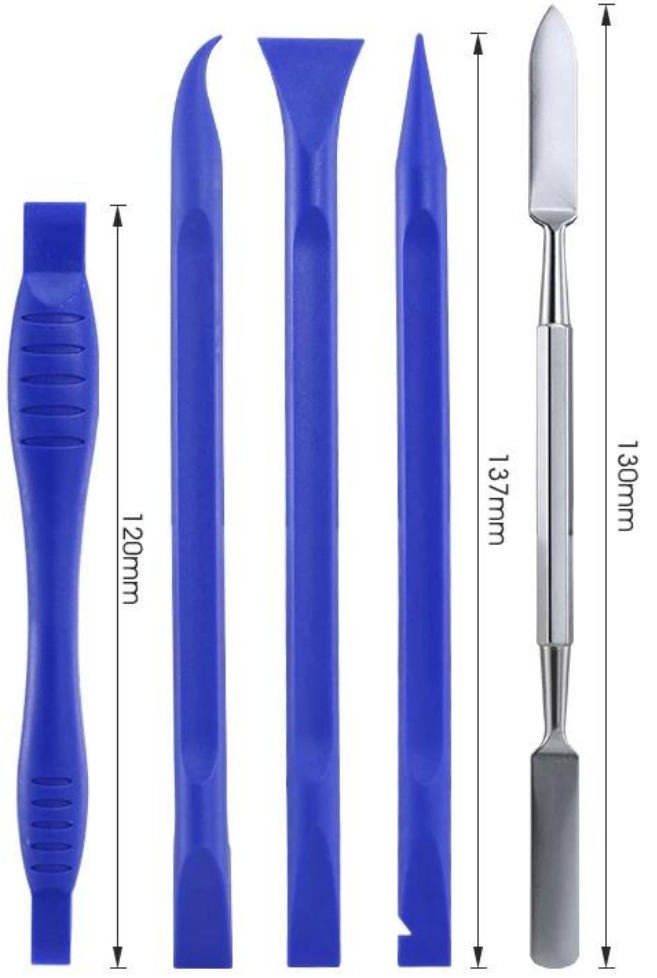

# PRODUCT DETAILS

Square corner

Rounded corners

Curved pointed

Curved round head

U-type

Flat angle

150mm

11mm

## BST-119-41PCS

Product Content:

- |   |   |   |   |   |   |   |
|---|---|---|---|---|---|---|
|    |    |    |    |    |  |  |
| 2.5   | 3.0   | 3.5   | 4.0   | 4.5   | 5.0   | 5.5   |
|    |    |    |    |    |  |  |
| PH2   | H1.3  | H1.5  | H2.0  | H2.5  | H3.0  | H4.0  |
|    |    |    |    |    |  |  |
| H4.5  | H5.0  | H6.0  | U2.0  | 2.0   | T1  | T2  |
|    |    |    |    |    |  |  |
| T3  | T4  | T5  | T6H   | T7H   | T8H   | G3.8  |
|    |    |    |    |    |  |  |
| G4.5  | PH0000  | PH000   | PH00  | PH2   | 1.5   | 2.0   |
|  |  |  |  |  |   |   |
| 0.8   | 1.2   | Y000  | Y1  | 1/4 4   |   |   |

handle  
Material: aluminum alloy

Bits: 27mm