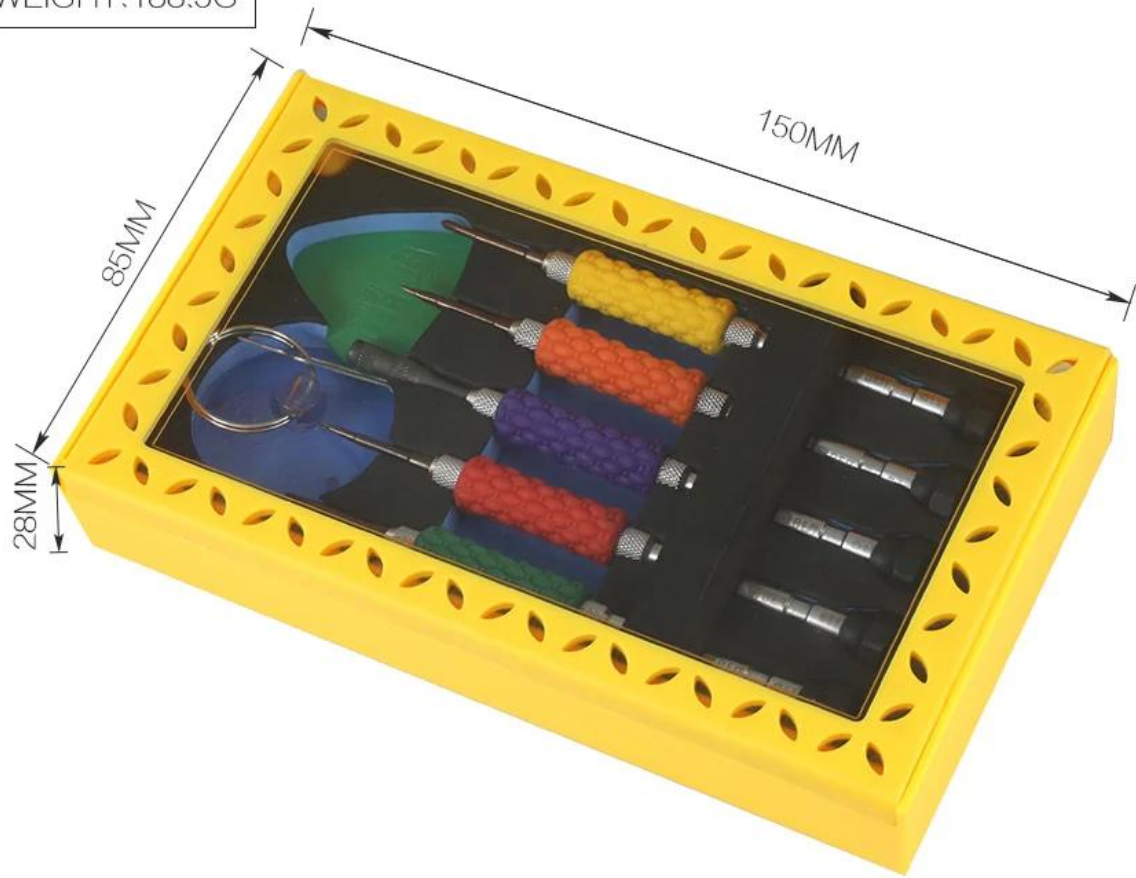

PRODUCT DISPLAY

PRODUCT DETAILS

— 1.2

⊕ 1.5

⬤ 0.6

★ 0.8

⬡ 2.5

PRODUCT SIZE

PRODUCT FEATURES

Screwdriver

Apple needle

Sucker

Pry pieces

PRODUCT PHOTOGRAPH

PRODUCT PACKAGING

WEIGHT:188.5G