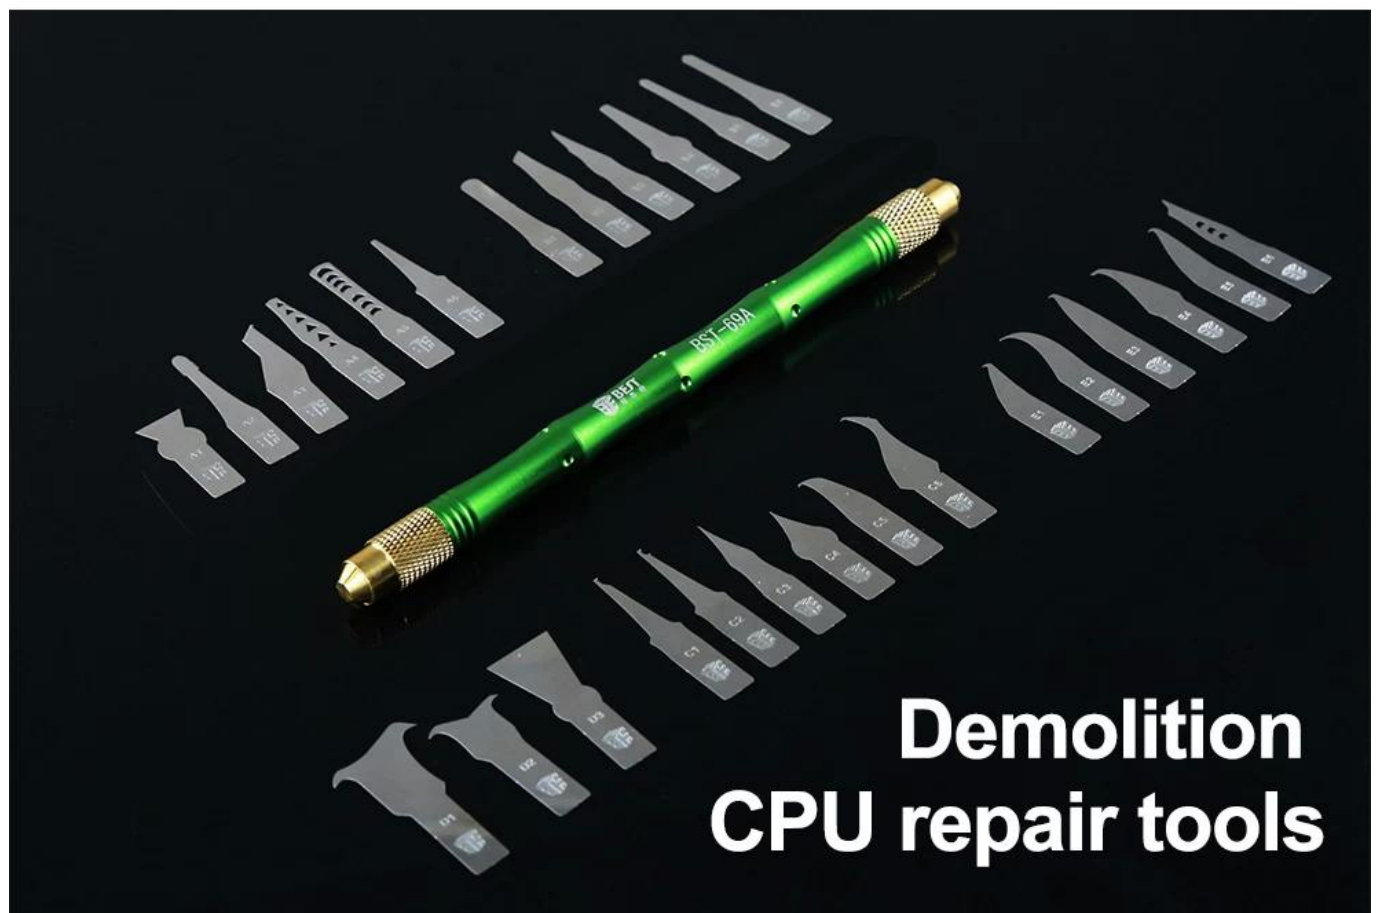

# PRODUCT DETAILS

Flexible, high temperature resistant, non-stick tin, thin blade

Pure head

Aluminum handle

Non-slip, easier operation

Pure head

Double-sided saw tooth removal

PRODUCT SIZE

Can choose colour

▲  
Pink

▲  
Green

PRODUCT PHOTOGRAPH