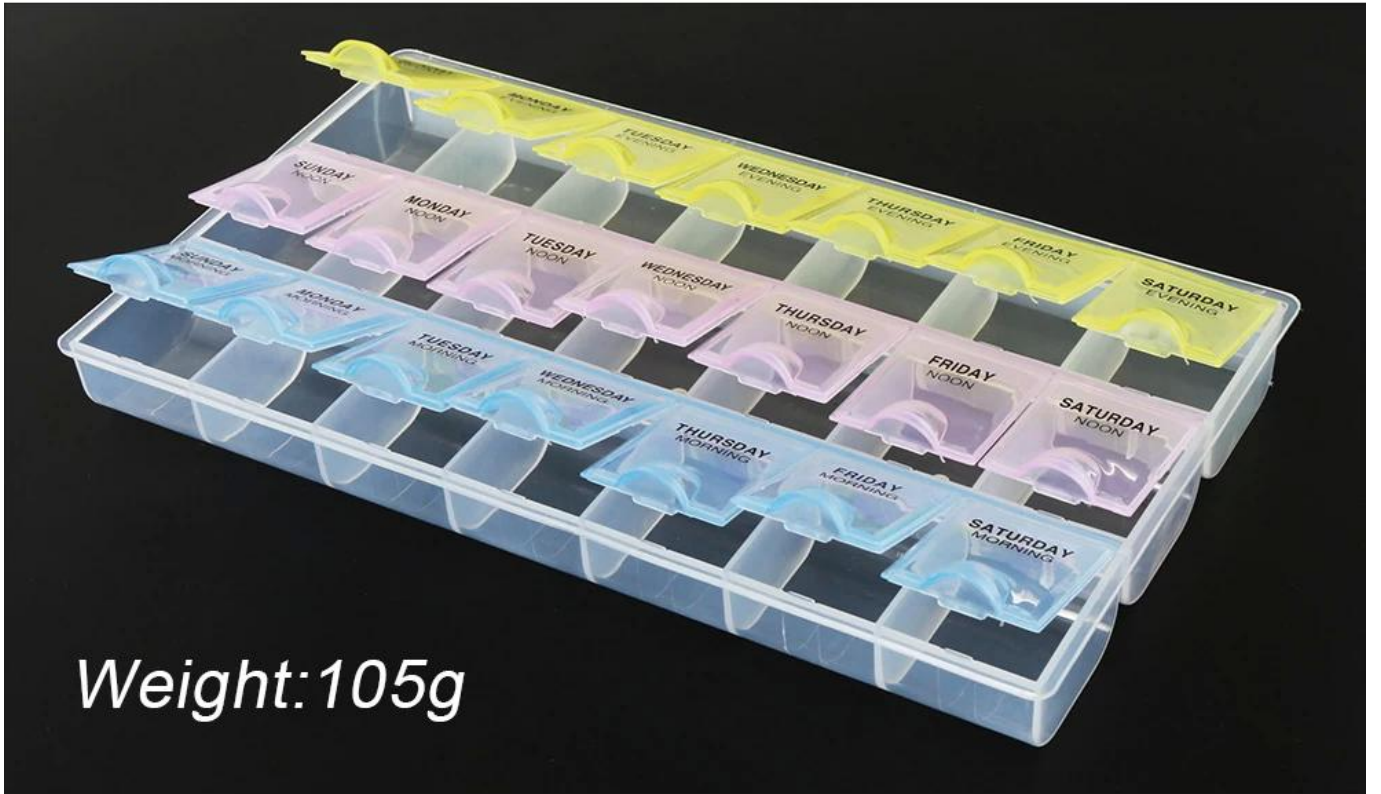

# PRODUCT DISPLAY

## PRODUCT SIZE

# PRODUCT PHOTOGRAPH

Weight: 105g