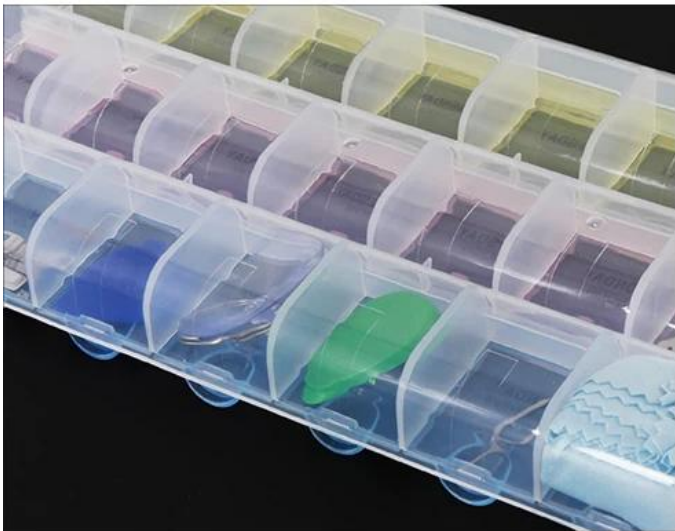

## PRODUCT SIZE

# PRODUCT PHOTOGRAPH

Weight: 105g