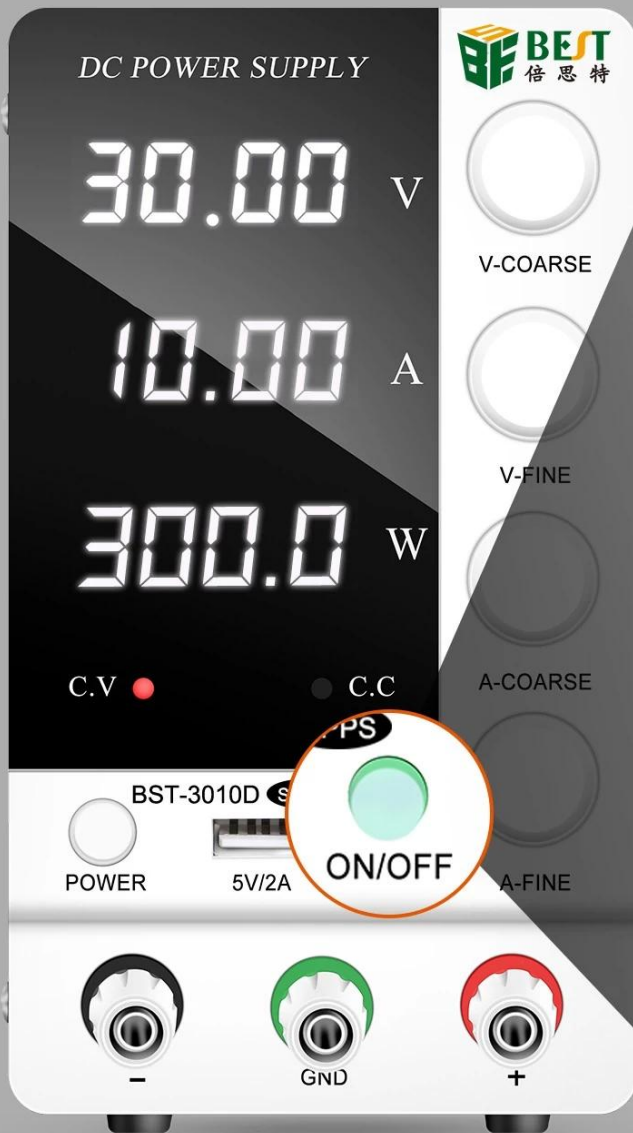

-

GND

GND

+

Output positive(+)

How to Use ON/OFF Button?

< img src="https://cdn.b2b.yjzw.net/files/96/img/2023/07/13/202307131813420150597.jpg" width="100%" />

DC POWER SUPPLY

30.00 V

10.00 A

300.0 W

C.V

C.C

Large screen with power 4-digit display

100 x 60mm Large screen display

USB Port(5V2A)