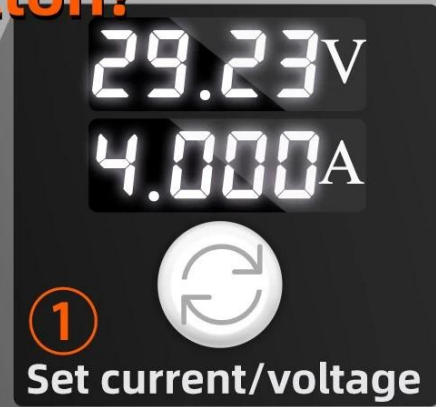

Small machine

Compared with liner DC power supply, more compact, lighter, portable and Compact

DC POWER SUPPLY

Voltage Display

30.00 V

Voltage Coarse

Current Display

10.00 A

Voltage Fine

Power Display

300.0 W

Current Coarse

USB interface (5V/2A)

C.V

C.C

A-COARSE

-

GND

GND

+

Output positive(+)

How to Use ON/OFF Button?

< img src="https://cdn.b2b.yjzw.net/files/96/img/2023/07/13/202307131813420150597.jpg" width="100%" />

DC POWER SUPPLY

30.00 V

10.00 A

300.0 W

C.V

C.C

Large screen with power 4-digit display

100 x 60mm Large screen display

USB Port(5V2A)