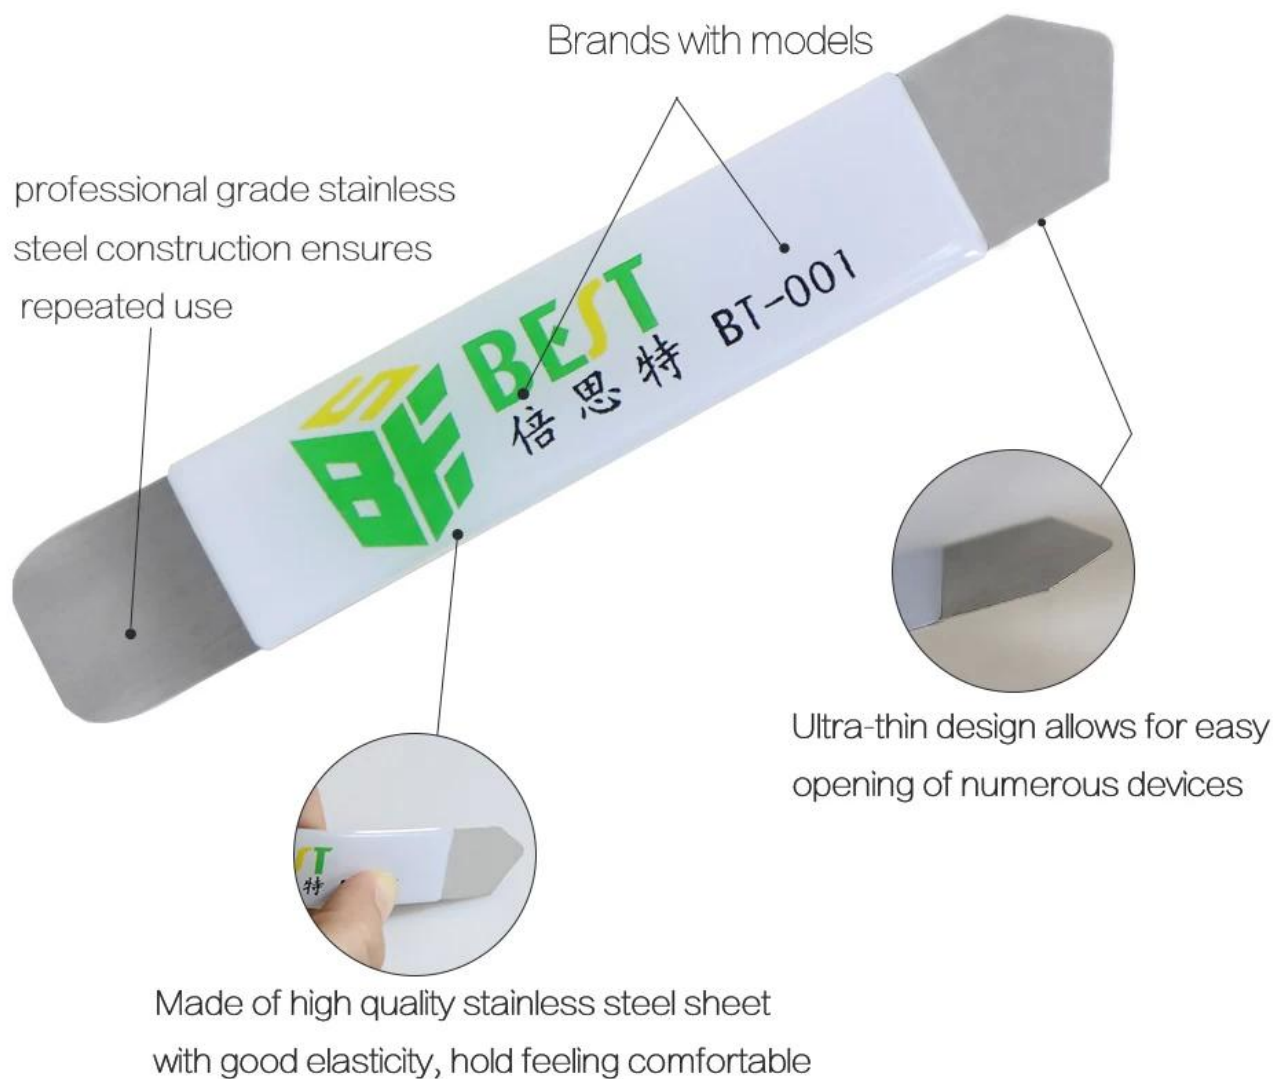

PRODUCT DISPLAY

PRODUCT SIZE

PRODUCT FEATURES

PRODUCT PHOTOGRAPH

PRODUCT PACKAGING

WEIGHT:19.5G

FRONT

BACK