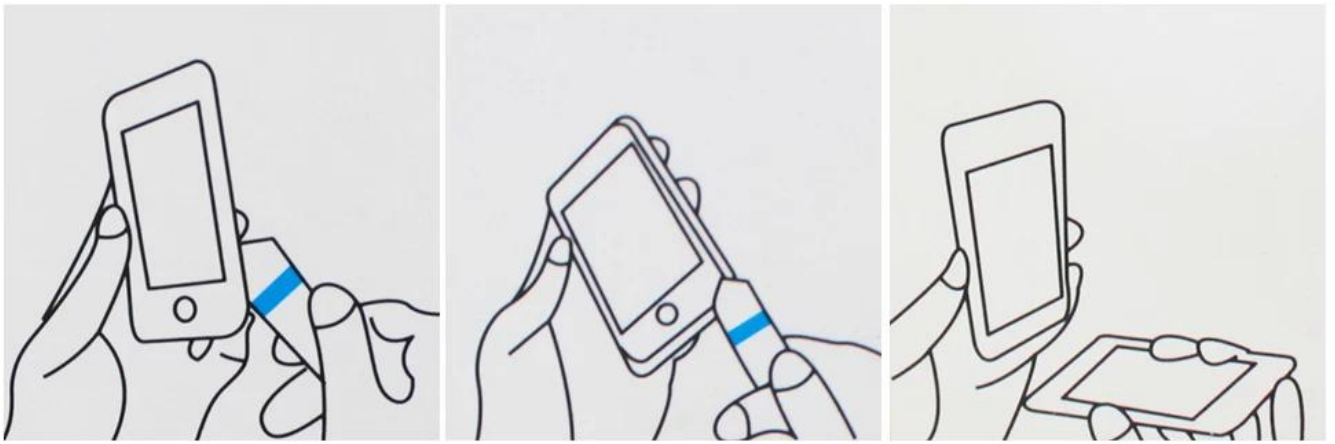

PRODUCT DISPLAY

PRODUCT SIZE

PRODUCT FEATURES

PRODUCT PHOTOGRAPH

PRODUCT PACKAGING

WEIGHT:19.5G

FRONT

BACK