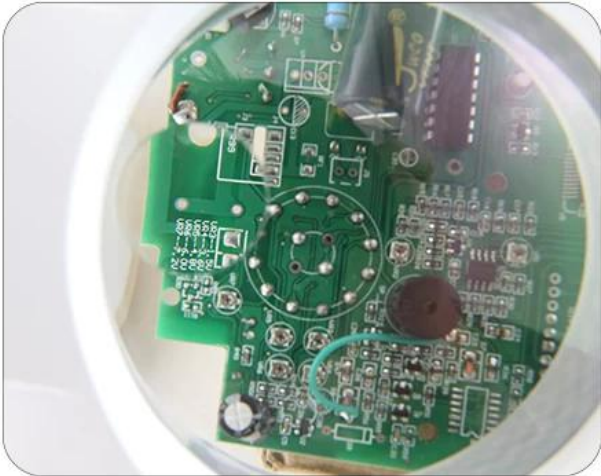

Features:

1. Use as regular flex-neck desk lamp with cool-running, eye-pleasing & efficient fluorescent light.
2. Flip-up cover exposes powerful optical-quality 3.5" glass magnifier lens with 5-times magnification.
3. Great for examining documents, photographs, collectibles; makes it easy to read 'fine print'.
4. Small footprint on your desk, flexible goose-neck for fully adjustable, comfortable viewing angle.
5. White-satin finish matches any decor; instant-on power switch conveniently placed on lamp base.
6. Small and powerful table lamp.
7. 13.5w Natural light tube (energy saving).

Specification:

Lens size: 90 mm, 25 mm
Input voltage: AC110V-240 V
Power: v 3.5W
Light source: LED Light
Intensity of illumination: 1100 Lux

PRODUCT DISPLAY

PRODUCT SIZE

PRODUCT FEATURES

Small lenses

large lenses

Metal support, solid and stable structure

Fold fixture regulator

Light cover regulator

56pcs super bright LED light

PRODUCT PHOTOGRAPH

PRODUCT PACKAGING

WEIGHT:1176.5G

PACKAGING