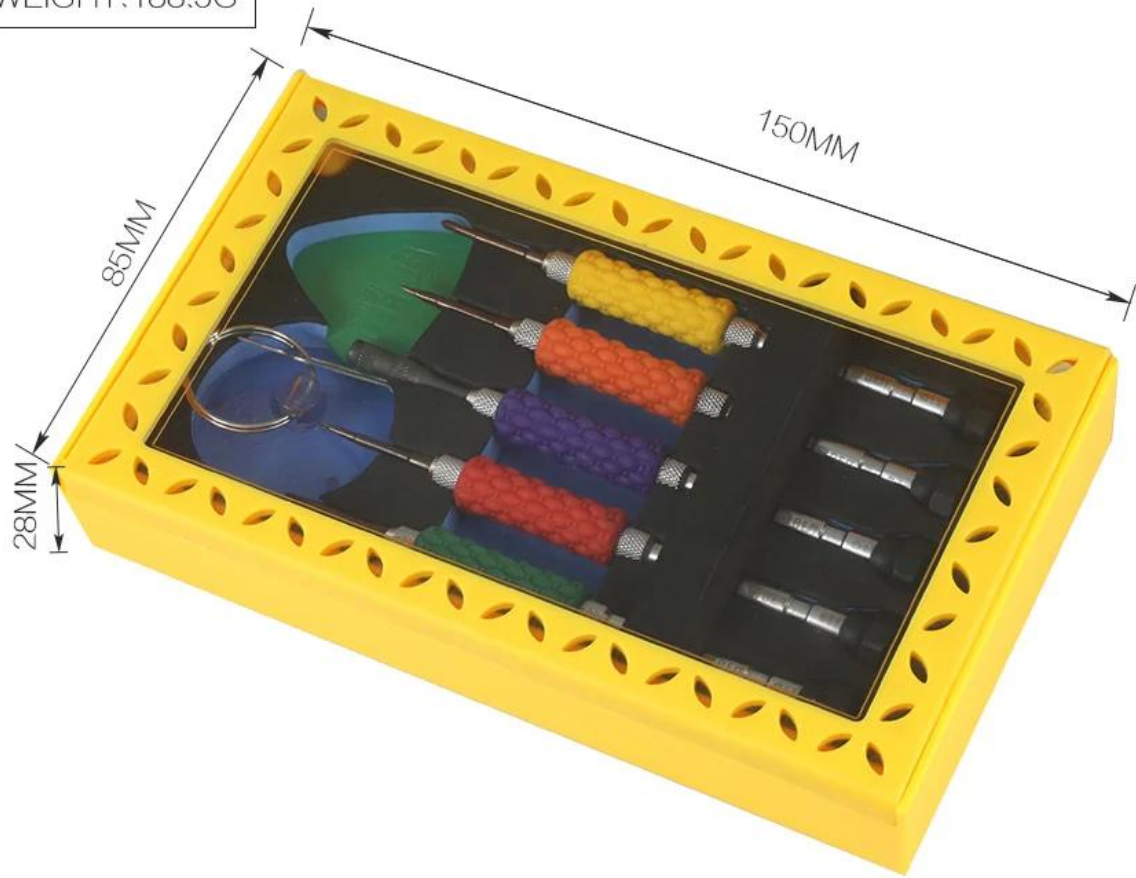

PRODUCT DISPLAY

PRODUCT DETAILS

— 1.2

⊕ 1.5

▲ 0.6

★ 0.8

⬡ 2.5

PRODUCT SIZE

## PRODUCT FEATURES

---

Screwdriver

Apple needle

Sucker

Pry pieces

PRODUCT PHOTOGRAPH

PRODUCT PACKAGING

WEIGHT:188.5G

PACKAGE