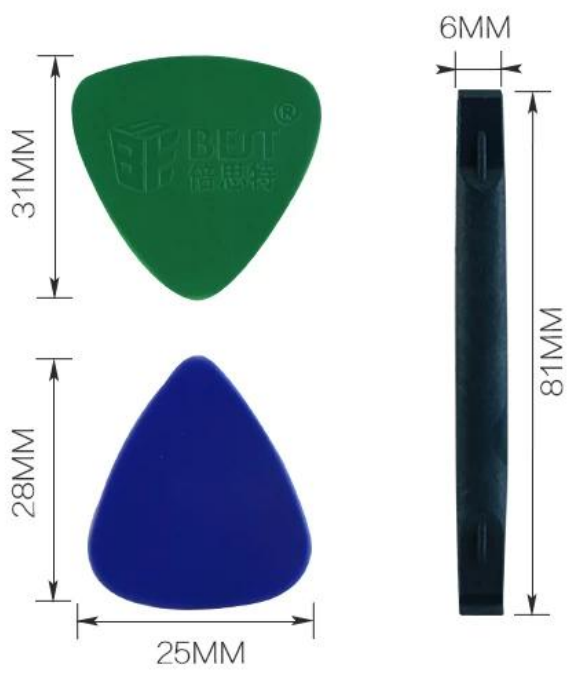

PRODUCT FEATURES

PRODUCT PHOTOGRAPH

PRODUCT PACKAGING

WEIGHT:254G