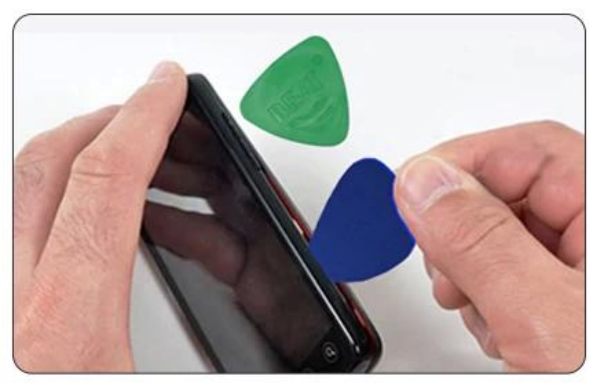

PRODUCT FEATURES

PRODUCT PHOTOGRAPH

PRODUCT PACKAGING

WEIGHT:254G