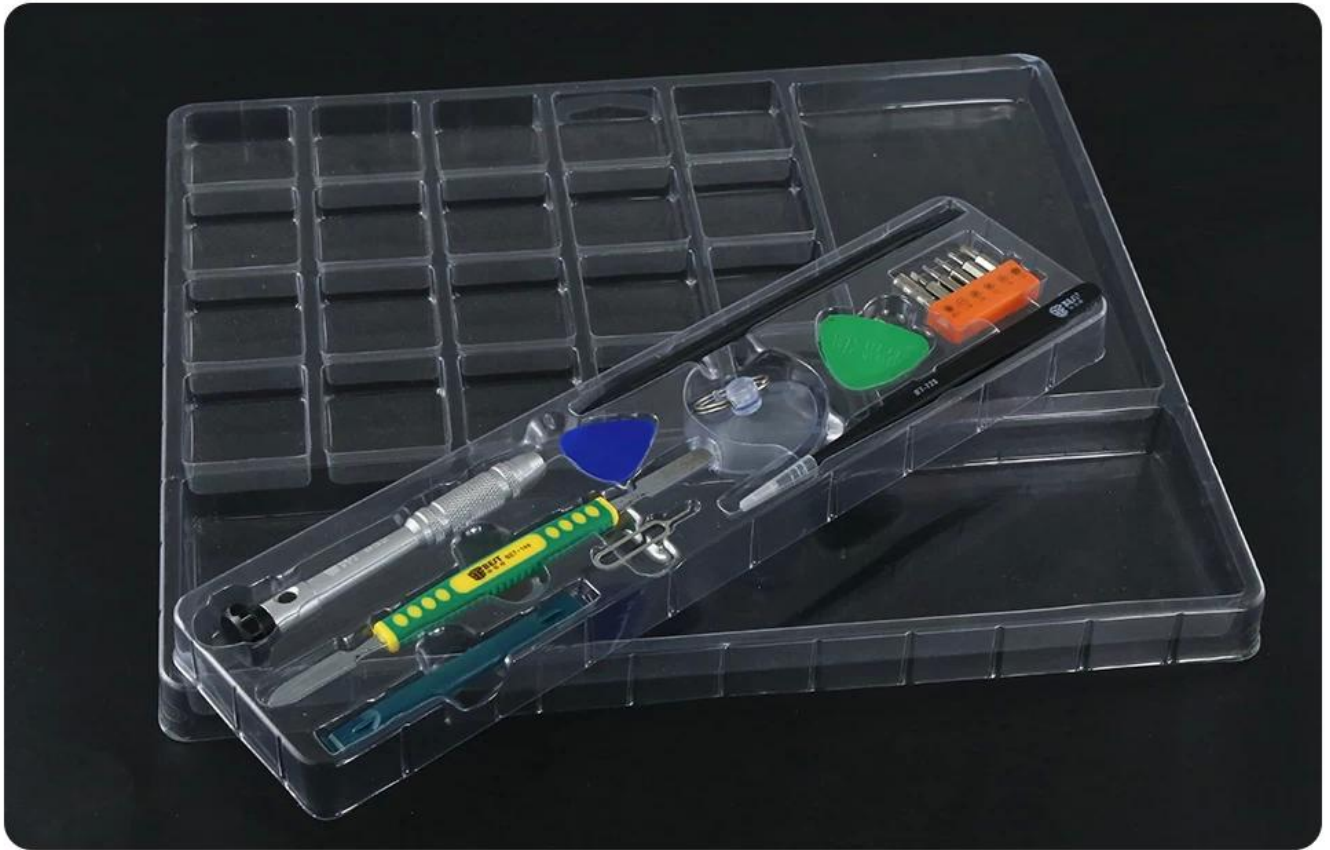

PRODUCT FEATURES

PRODUCT PHOTOGRAPH

PRODUCT PACKAGING

WEIGHT:254G