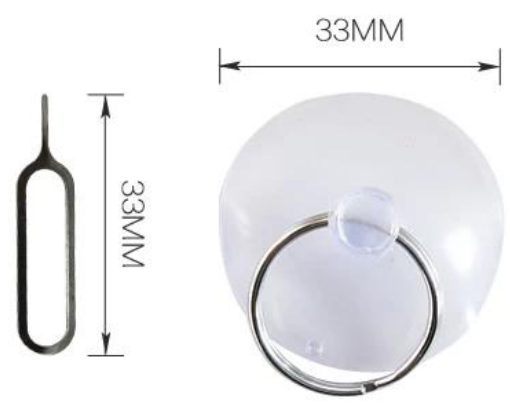

PRODUCT FEATURES

PRODUCT PHOTOGRAPH

PRODUCT PACKAGING

WEIGHT:254G