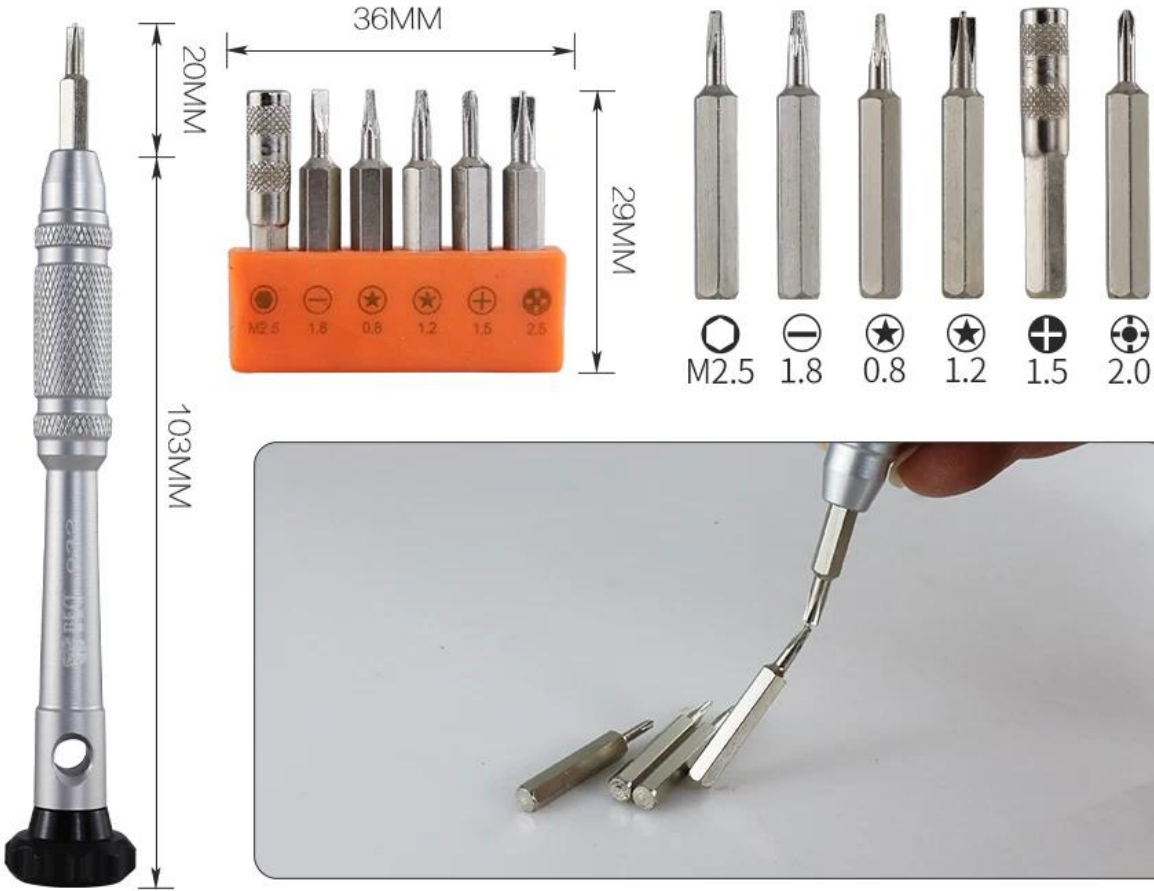

PRODUCT FEATURES

PRODUCT PHOTOGRAPH

PRODUCT PACKAGING

WEIGHT:254G