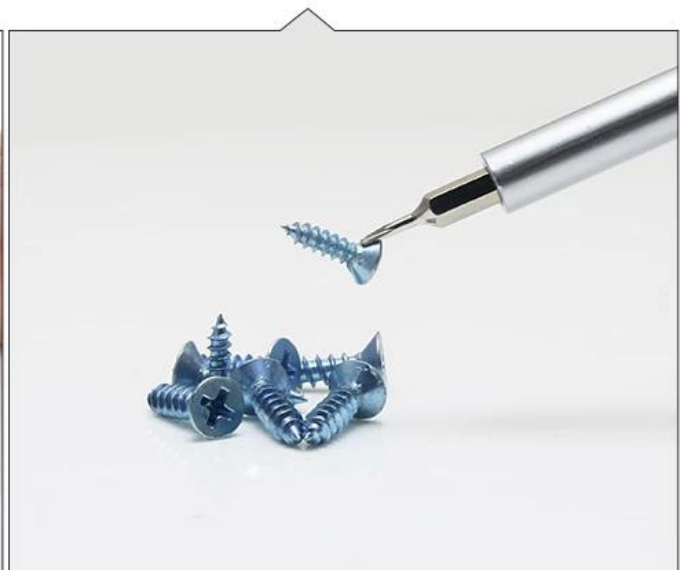

range of application:

this set applies to maintenance of telecommunication tools, precision instruments, watches etc, it is an excellent helper for professionals

PRODUCT SIZE

PRODUCT FEATURES

PRODUCT DETAILS

BST-8928-63PCS

Product Content:

2.5	3.0	3.5	4.0	4.5	5.0	5.5	PH2	H0.7	H0.9	H1.3	H1.5	H2.0	H2.5	H3.0
H3.5	H4.0	H4.5	H5.0	H6.0	U1.7	U2.0	U2.3	U3.0	△2.0	△2.3	△3.0	2.0	T1	T2
T3	T4	T5	TR6	TR7	TR8	TR9	TR10	TR15	TR20	TR25	G3.8	G4.5	PH0000	PH000
PH00	PH0	PH1	PH2	1.0	1.5	2.0	2.5	3.0	0.8	1.2	Y000	Y00	Y1	1/4 4