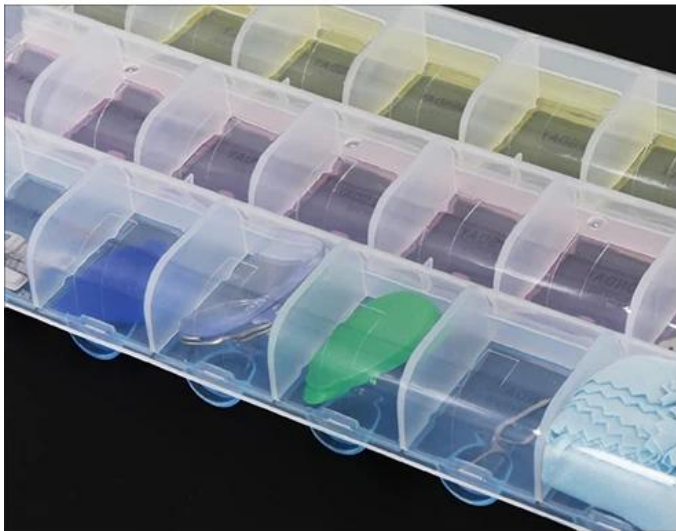

PRODUCT DISPLAY

PRODUCT SIZE

PRODUCT PHOTOGRAPH

Weight: 105g