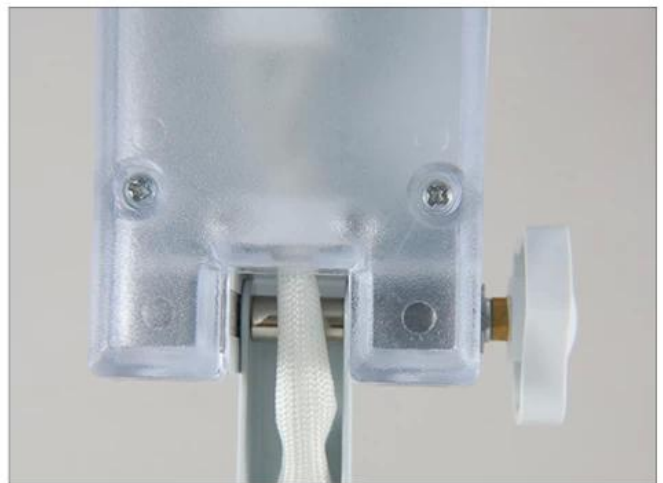

BEST 8611B LED

LC LCD

90mm 25mm
3D 8D
AC 220V-240V 50-60HZ
11W
1100
5000

PRODUCT DISPLAY

PRODUCT SIZE

PRODUCT DETAILS

Small lenses

Large lenses

Metal support, solid and stable structure

Fold fixture regulator

Light cover regulator

Fluorescent

PRODUCT PHOTOGRAPH

PRODUCT PACKAGING

Weight: 1.2KG