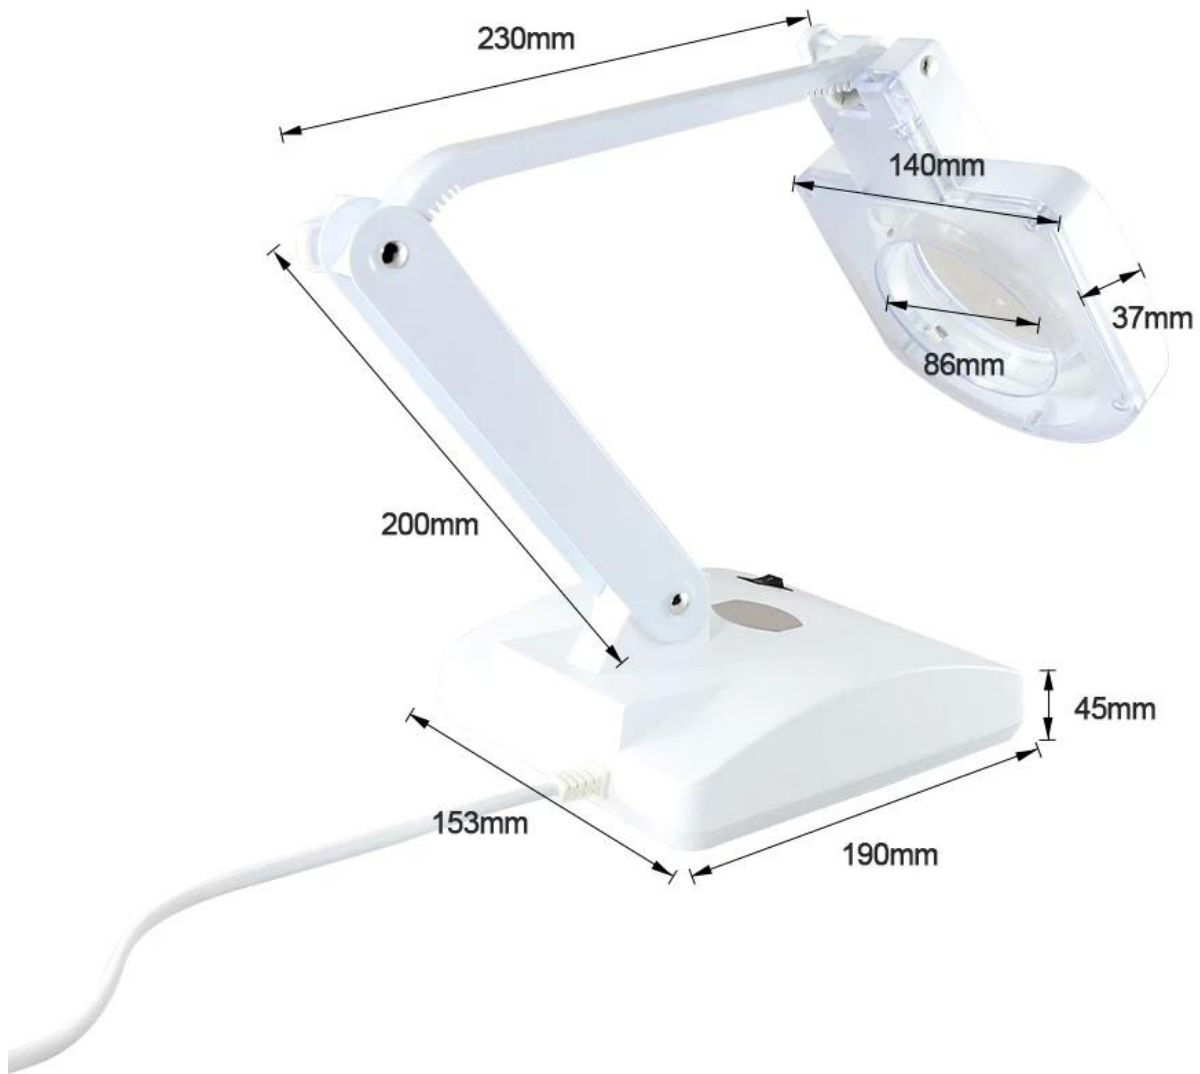

BEST 8611B LED

LC LCD

90mm 25mm
3D 8D
AC 220V-240V 50-60HZ
11W
1100
5000

PRODUCT DISPLAY

PRODUCT SIZE

PRODUCT DETAILS

Small lenses

Large lenses

Metal support, solid and stable structure

Fold fixture regulator

Light cover regulator

Fluorescent

PRODUCT PHOTOGRAPH

PRODUCT PACKAGING

Weight: 1.2KG