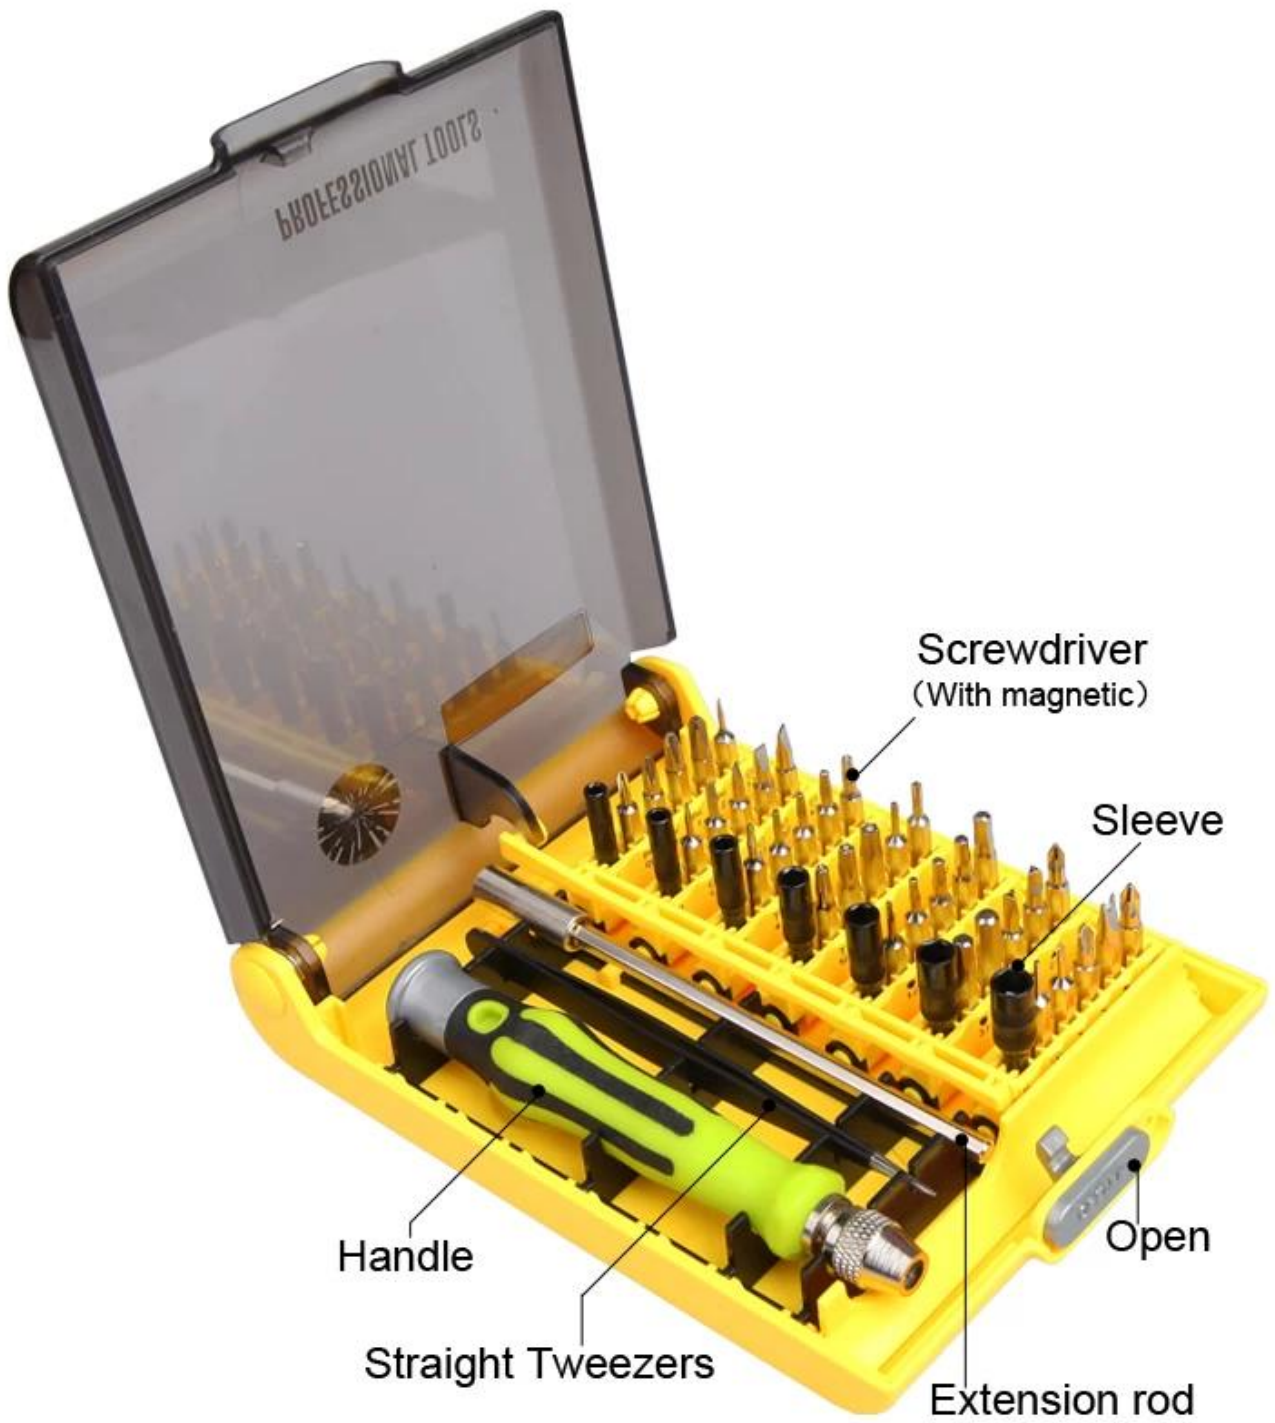

Size

Description

Description

规格:

- 1.3 1.5 2.0 2.5 3.0 4.0
- + PH00 PH0 PH1 PH2
- ☆ T4 T5 T6 T7 T8 T10 T15 T20
- 1.0 1.5 2.0 2.5 3.0 3.5 4.0
- ☆ 1.5 2.0 Y 1.5 2.0 ▲ 2.0 2.3
- 1.0 ● 2.3 PZ0 PZ1

SCREWDRIVER

- "-" type screwdriver (flat): The most commonly used screwdriver, precision tune as tools, but also a good helper dismantling cabinet
- + "+" type screwdriver : 1.0mm 1.5mm 2.0mm 2.5mm 3.0mm etc... commonly used home tools ,also can do phone shell disamble
" + " type 2.0mm or 1.5mm samll " + " type screwdriver for new mobile phone of Sansung, chinese mobile phone, some panasonic model,
- ☆ A. "T3" for Motorola V3 and Siemens SL55 etc
"T4" for Motorola series
"T5" for Motorola and NOKIA series
"T6" for all NOKIA series Motorola and Samsung, most commonly used
"T7" for Sony Ericsson P800 and Motorola 928
"T8" for some Sony Ericsson and Motorola
B. T5 T6 can disassemble desktop computer HDD, T8 use for HDD shell and HDD slider control part, T6 for disk axis
C. T10 suit for XBOX, T4 T5 suit for laptop HDD, T10 is better than T8 for Apple computer (as IBOOK screw is easy to damage) it also can use for disassemble CD-ROM
D. Commonly used tools for disassemble mobile phone: " + " type screw use T3 T4 T5 T6 T7 T8 and T4 for some Motorola, T5 for Motorola and NOKIA, T6 for all NOKIA mobile phone, some samsung, Motorola, Sony Ericss
- ☆ "★" type screwdriver for Panasonic 、 sharp 、 some special screw mobile phone and PHS phone
- Y "Y" type screwdriver for PHS phone and some japenese and korea mobile phone
"Y" type Y0 0.3 for NOKIA DC charger and other
- ▲ Demolition of small household appliances
- Double head "u" type M2.6: U4, □ type, suit for philip air cleaner or some high-class socket
- Removable model, bicycles, motors, firearms