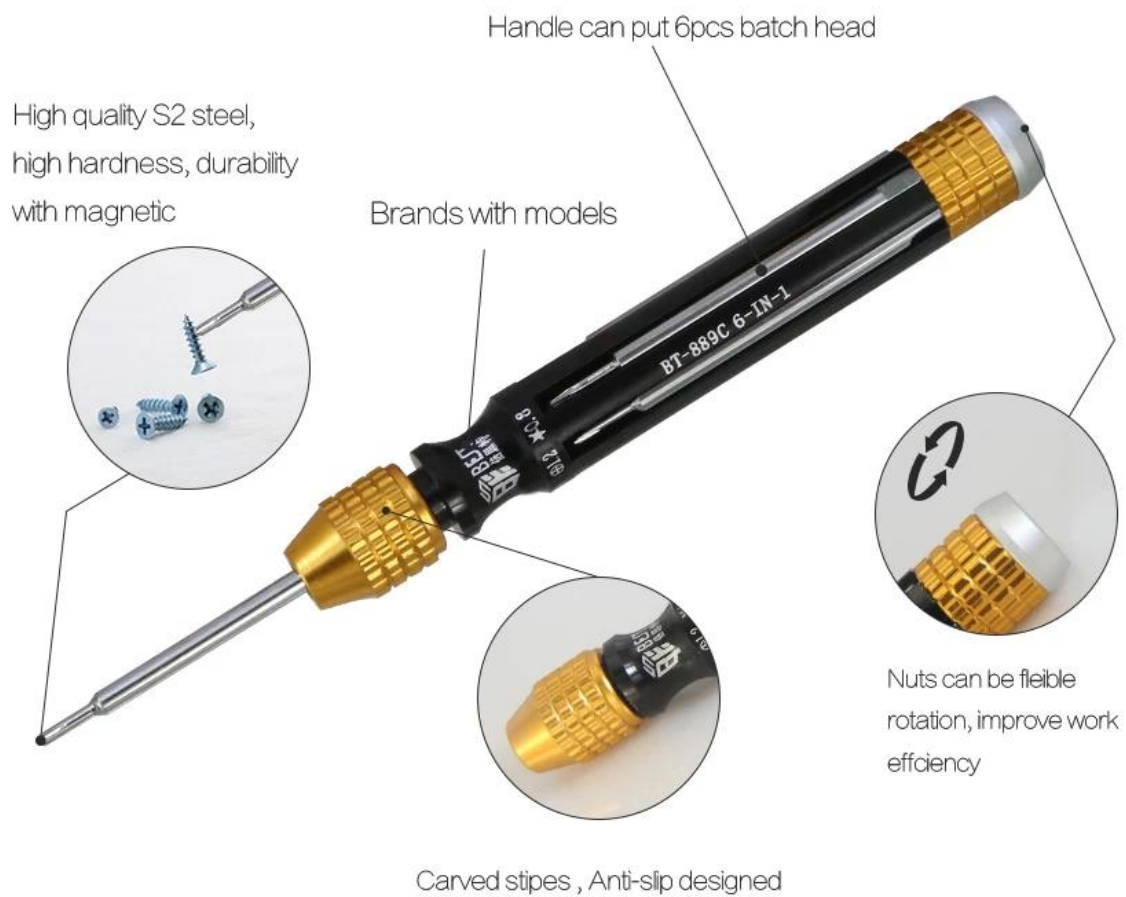

PRODUCT DISPLAY

PRODUCT DETAILS

⊖ 1.2

⊖ 1.5

⊕ 1.2

⊕ 1.5

★ 0.8

⊙ 0.9

PRODUCT SIZE

PRODUCT FEATURES

PRODUCT PHOTOGRAPH

PRODUCT PACKAGING

WEIGHT:50G

FRONT

BACK