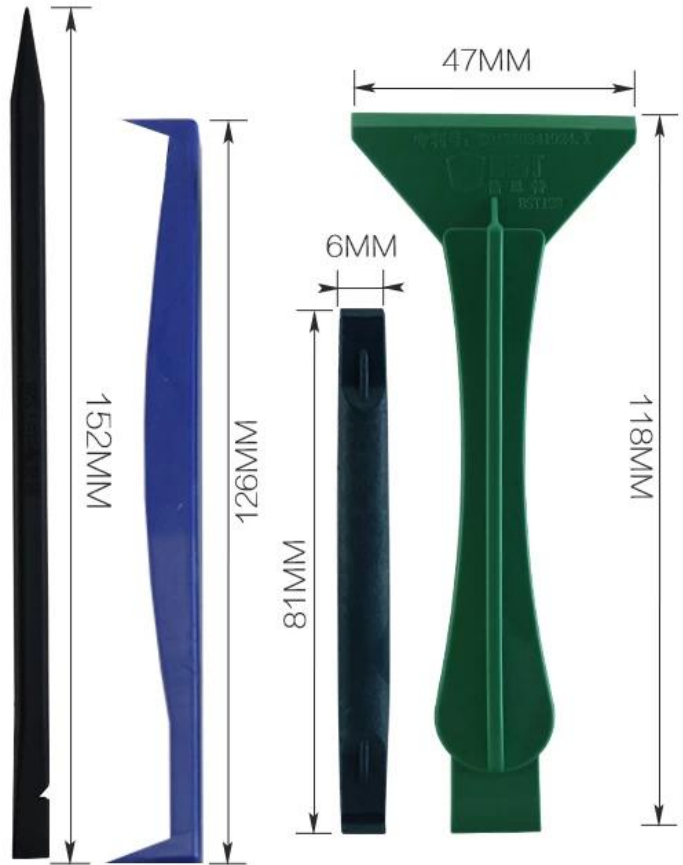

PRODUCT DETAILS

★ T6

★ 1.2

★ 0.8

★ 1.5

★ 2.0

PRODUCT PHOTOGRAPH

PRODUCT PACKAGING

WEIGHT:90G

FRONT

BACK