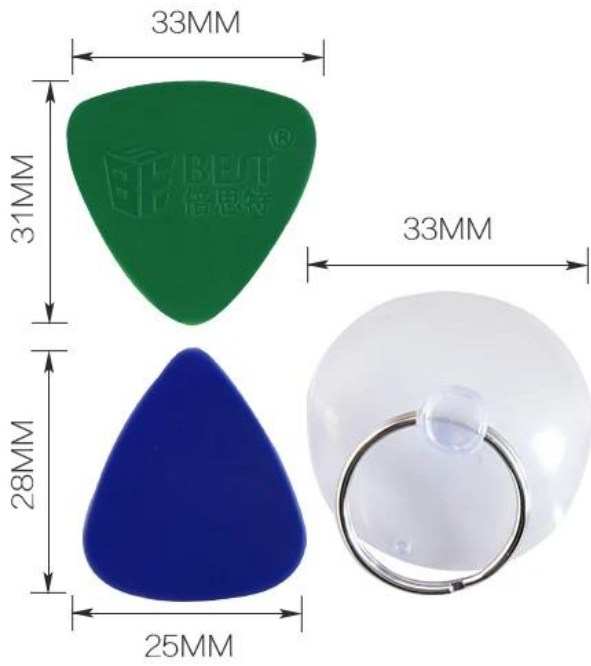

PRODUCT DETAILS

★ T6

★ 1.2

★ 0.8

★ 1.5

★ 2.0

PRODUCT PHOTOGRAPH

PRODUCT PACKAGING

WEIGHT:90G

FRONT

BACK