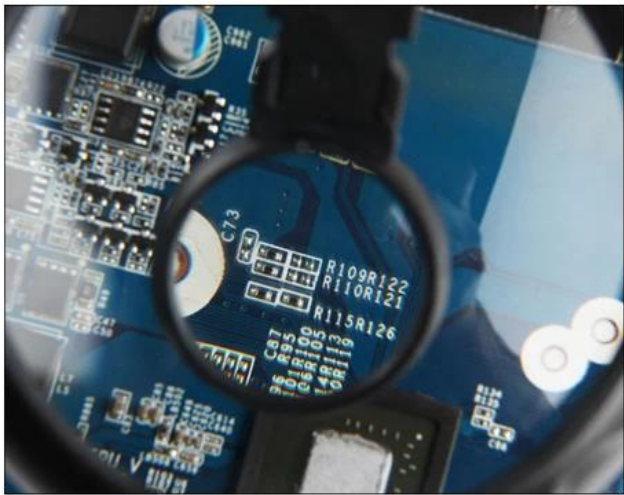

Small lenses