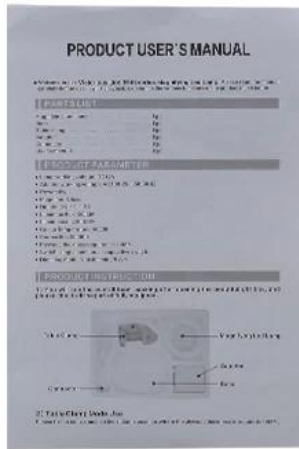

PRODUCT DISPLAY

PRODUCT DETAILS

PRODUCT SIZE

PRODUCT FEATURES

PRODUCT PHOTOGRAPH

large lenses

Small lenses

PRODUCT PACKAGING

WEIGHT:1168G

PACRTS