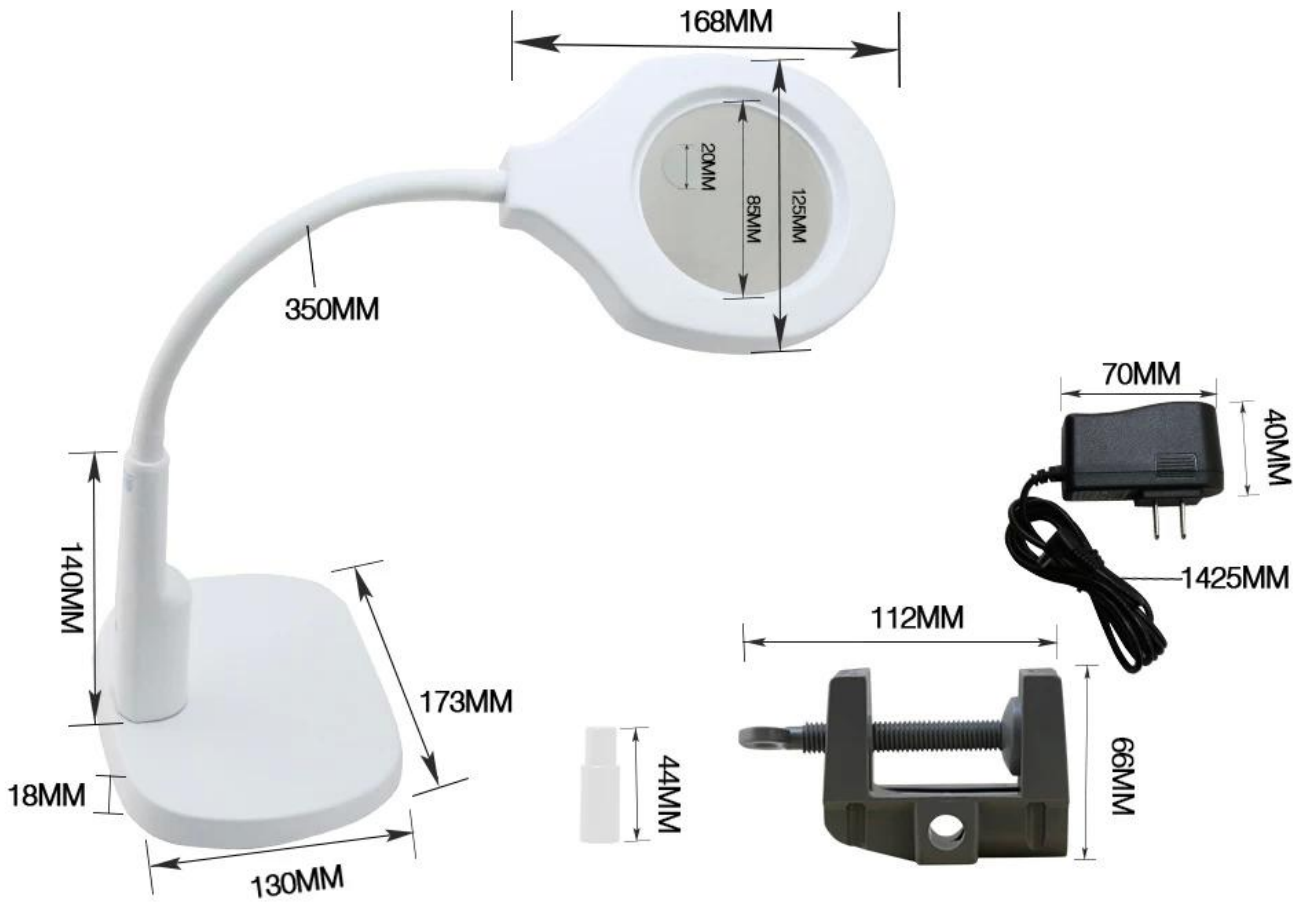

PRODUCT DISPLAY

PRODUCT DETAILS

PRODUCT SIZE

PRODUCT FEATURES

PRODUCT PHOTOGRAPH

large lenses

Small lenses

PRODUCT PACKAGING

WEIGHT:1168G

PACRTS