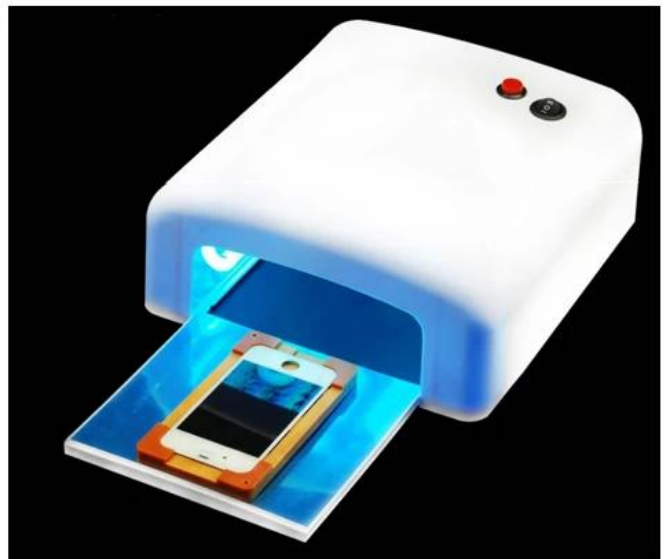

# PRODUCT DISPLAY

---

PRODUCT SIZE

## PRODUCT DETAILS

---

Input voltage: AC220V  $\pm$  10% 50HZ

Power: 36W (9W \* 4 = 36W)

UV wavelength: 370nm

▲  
front

▲  
back

Original with electronic lamp 9W (4)