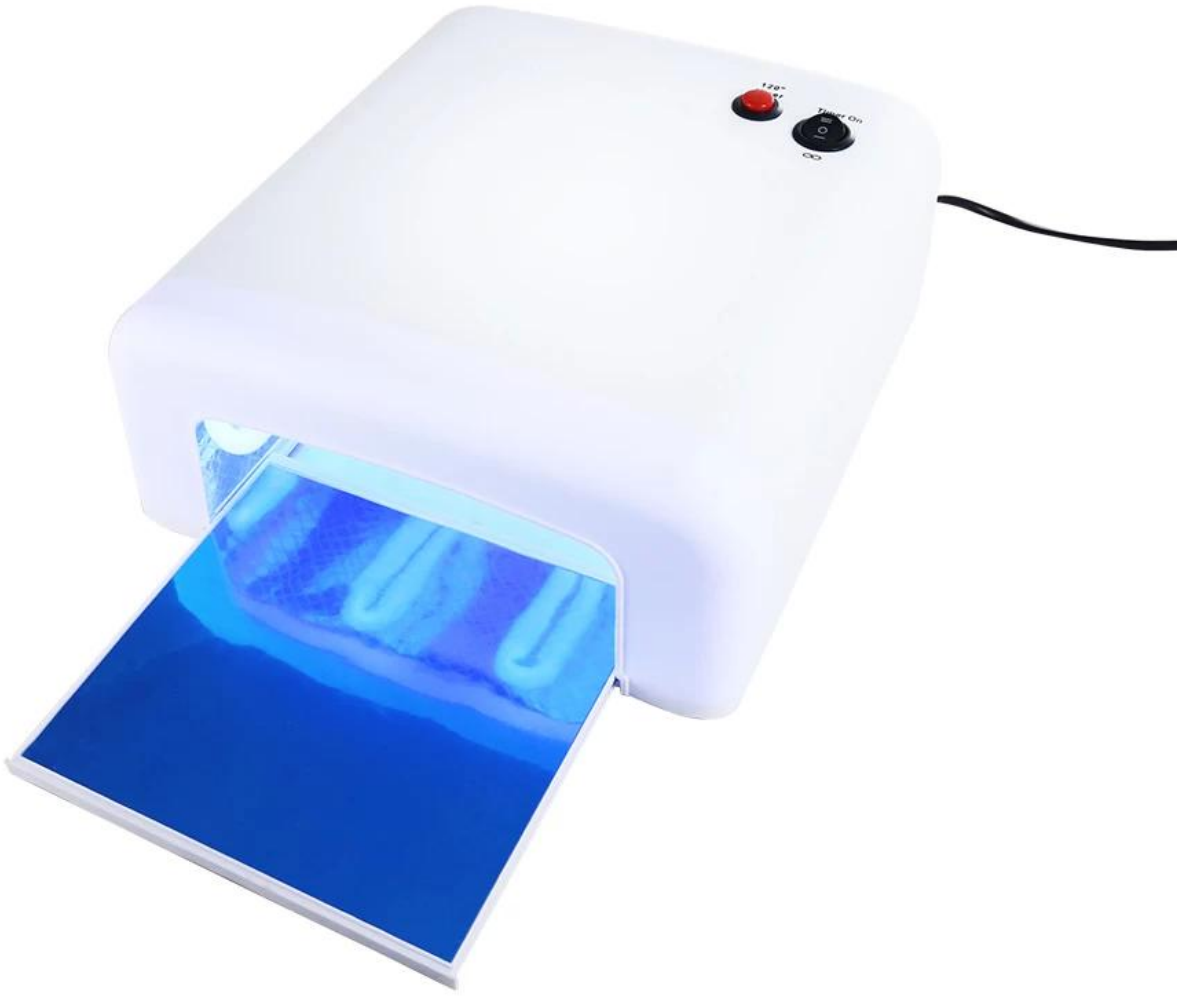

# PRODUCT DISPLAY

---

PRODUCT SIZE

## PRODUCT DETAILS

---

Input voltage: AC220V  $\pm$  10% 50HZ

Power: 36W (9W \* 4 = 36W)

UV wavelength: 370nm

▲  
front

▲  
back

Original with electronic lamp 9W (4)

For a variety of models of mobile phones

PRODUCT PHOTOGRAPH

---

PRODUCT PACKAGING

WEIGHT:734G