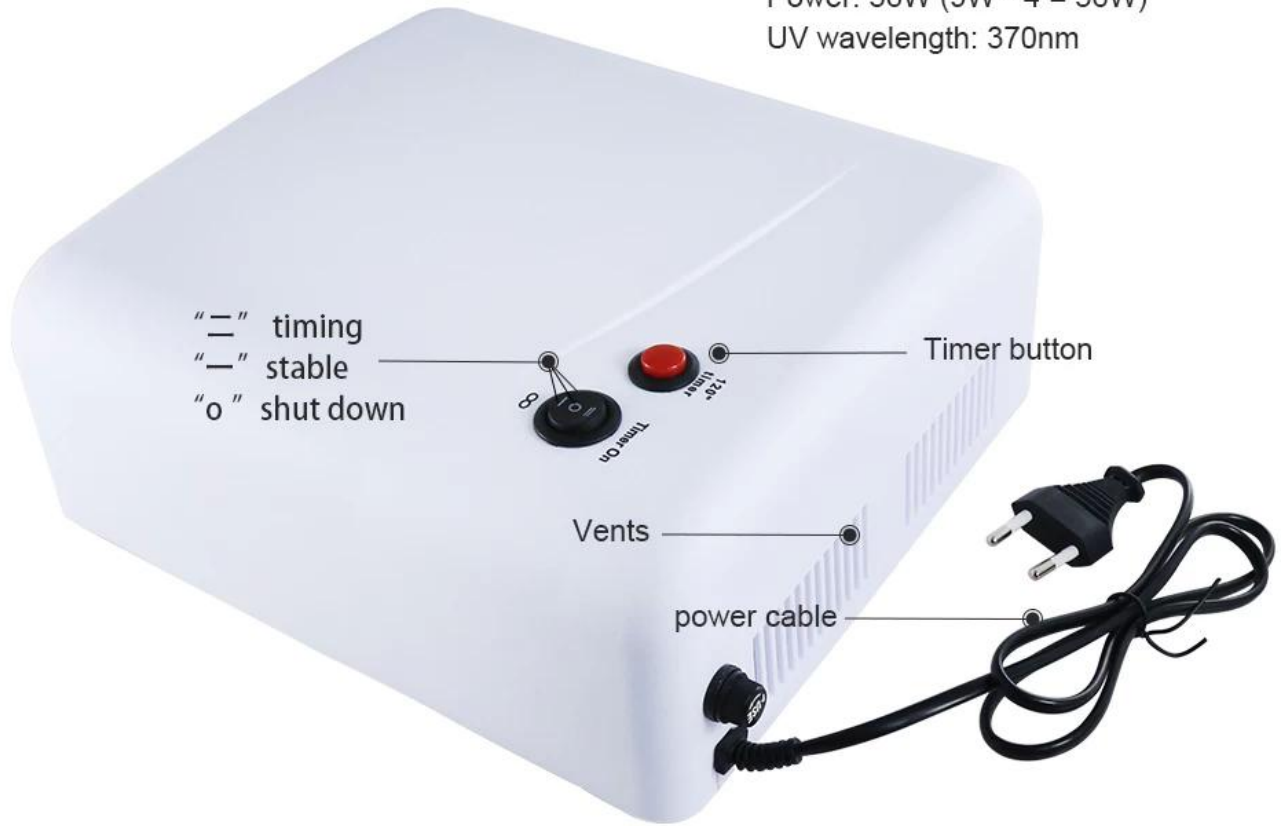

# PRODUCT DISPLAY

---

PRODUCT SIZE

## PRODUCT DETAILS

---

Input voltage: AC220V  $\pm$  10% 50HZ

Power: 36W (9W \* 4 = 36W)

UV wavelength: 370nm

▲  
front

▲  
back

Original with electronic lamp 9W (4)