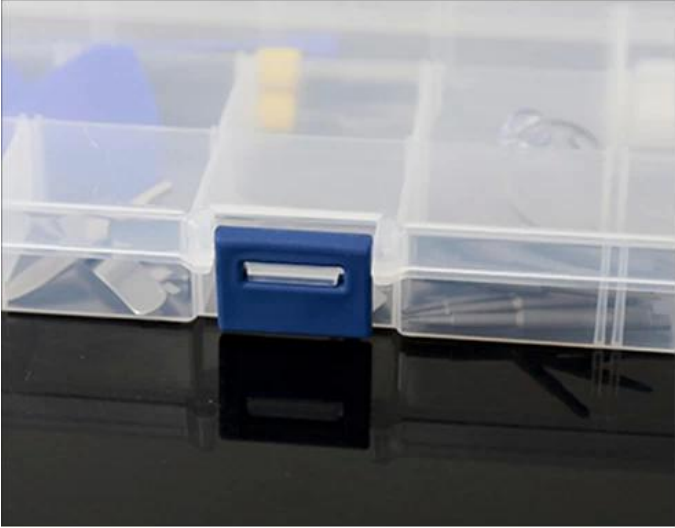

PRODUCT DISPLAY

PRODUCT SIZE

*Removable*

PRODUCT PHOTOGRAPH

*Weight: 71.6g*