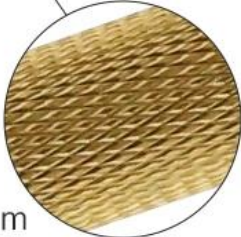

## Emballage comprennent:

Poignée de tournevis 1pc

Embout de tournevis 6pcs: (-2.0, +1.2, +1.5, pentalobe 0.8, pentalobe 0.6, pinhead phillips 2.5)

### PRODUCT SIZE

PRODUCT FEATURES

High hardness,  
good stability and magnetism

Brands with models

Material: Aluminum  
How convenient, comfortable,  
non slip design diamond

It can be placed  
inside the brush head,  
convenient collection

Gently push forward,  
you can arbitrarily adjust the length of the brush

PRODUCT PHOTOGRAPH