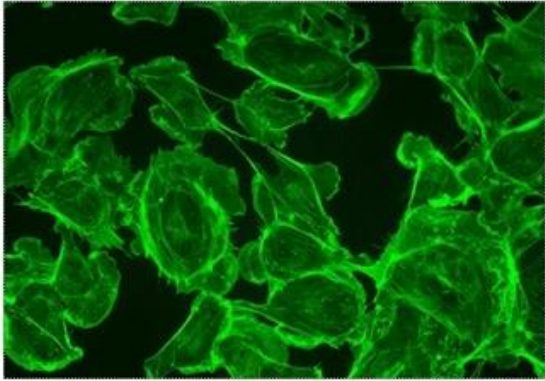

HDMI1660 Industrial Camera

Microscope camera

High transmission rate·accurate color reproduction

16 million pixels

Full HD output

Remote
camera and video

Suitable for a
variety of microscopes

Fluorescence observation

Polarized observation

Metallographic analysis

Precision circuit