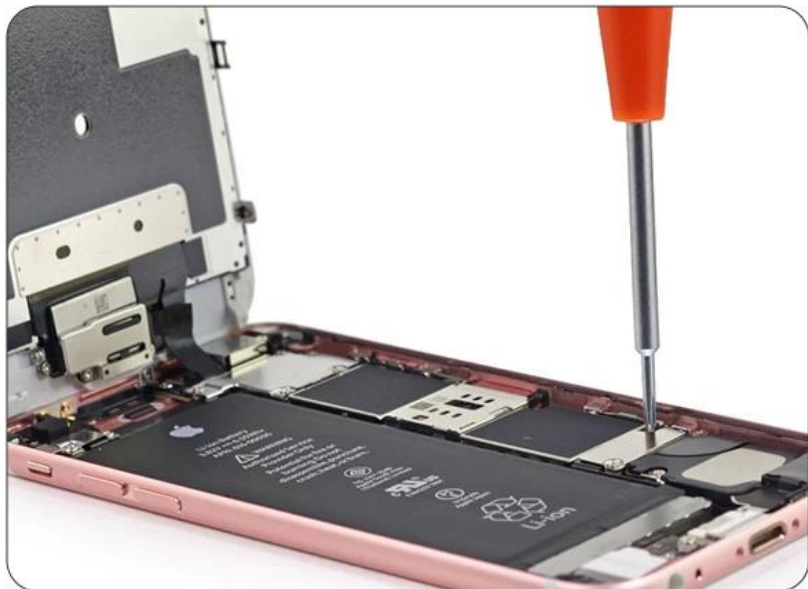

XXXXXXXXXXXXXXXXXXXX

XXXXXXXXXXXXXXXXXXXX

16pcsXXXXXXXXXXXXPCXXXXXXXXXXXX

XXXXXXXXXXXXDIYXXXX

PRODUCT DISPLAY

PRODUCT DETAILS

PRODUCT PHOTOGRAPH

PRODUCT PACKAGING

WEIGHT:189.3G