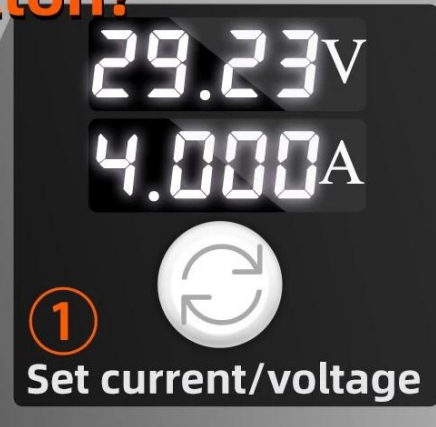

Small machine

Compared with liner DC power supply, more compact, lighter, portable and Compact

DC POWER SUPPLY

Voltage Display

30.00 V

Voltage Coarse

Current Display

10.00 A

Current Fine

POWER

BST-3010D SPPS

A-FINE

Output ON/OFF

Output negative(-)

Output positive(+)

GND

How to Use ON/OFF Button?

< img src="https://cdn.b2b.yjzw.net/files/96/img/2023/07/13/202307131813420150597.jpg" width="100%" />

DC POWER SUPPLY

30.00 V

10.00 A

300.0 W

C.V ●

● C.C

Large screen with power 4-digit display

100 x 60mm Large screen display

USB Port(5V2A)

DC POWER SUPPLY

30.00 V

10.00 A

300.0 W

C.V ●