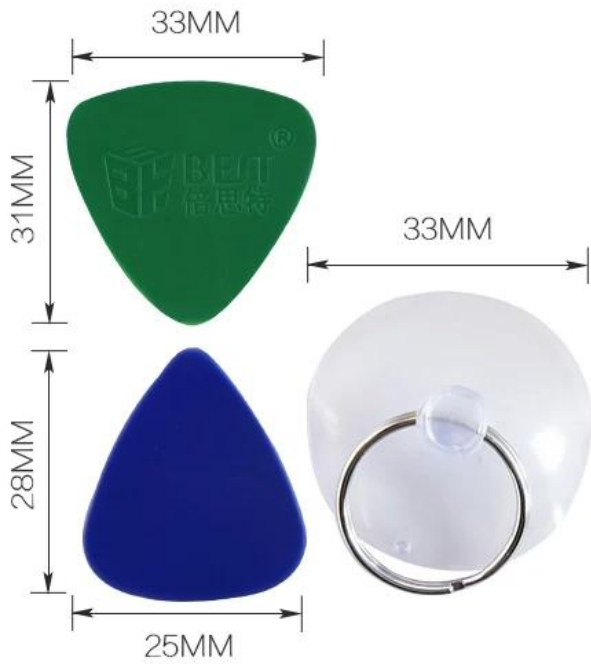

★ 1.2

★ 0.8

★ 1.5

★ 2.0

PRODUCT PHOTOGRAPH

PRODUCT PACKAGING

WEIGHT:90G

FRONT