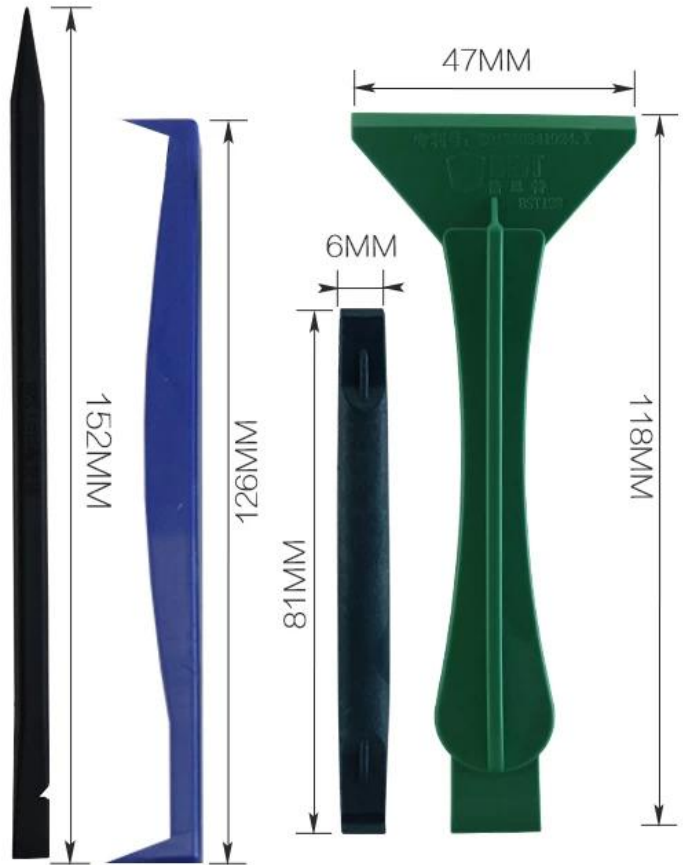

★ 1.2

★ 0.8

★ 1.5

★ 2.0

PRODUCT PHOTOGRAPH

PRODUCT PACKAGING

WEIGHT:90G

FRONT