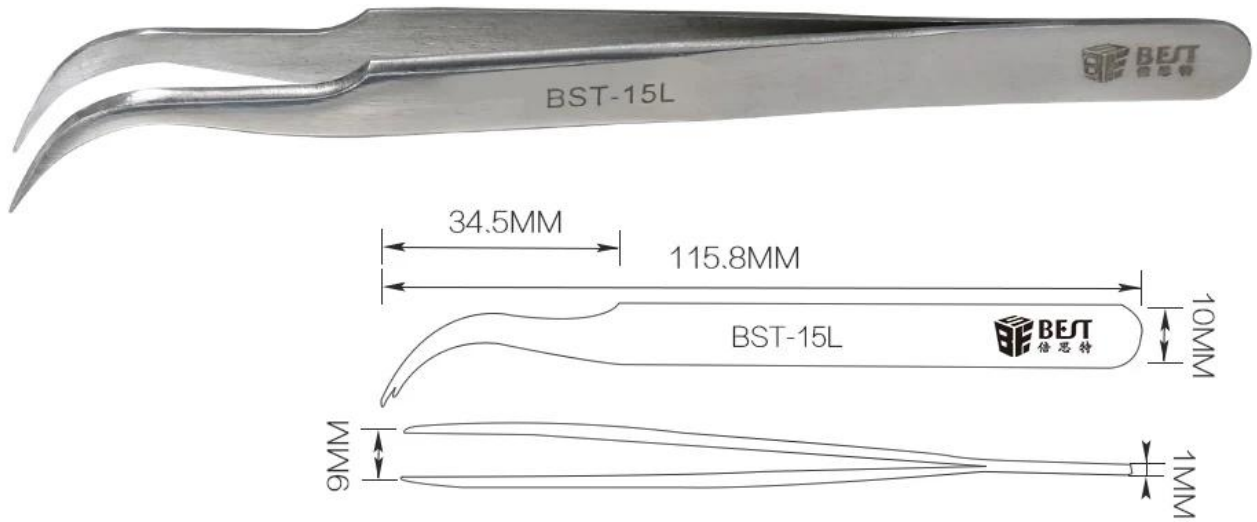

〇〇 〇〇

〇〇〇〇*〇*〇〇〇〇

110mm~160mm

〇〇〇〇〇〇〇

〇〇〇〇20〇/〇

〇〇〇〇〇〇0.6kg/〇

PRODUCT DISPLAY

PRODUCT SIZE

PRODUCT DETAILS

BST-10L

BST-11L

BST-12L

BST-13L

BST-14L

BST-15L

BST-16L