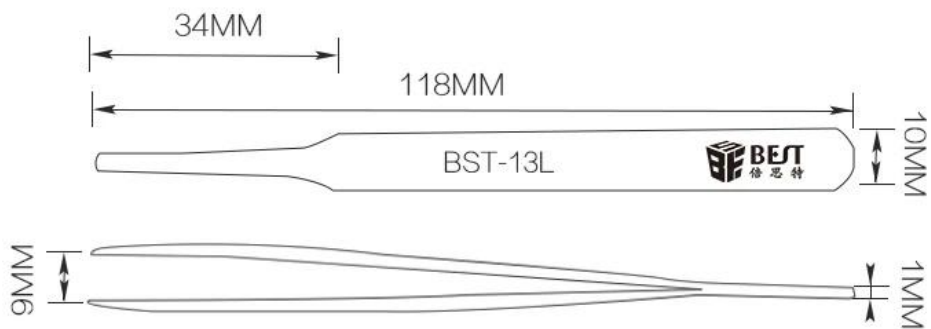

〇〇 〇〇

〇〇〇〇*〇*〇〇〇〇

110mm~160mm

〇〇〇〇〇〇〇

〇〇〇〇20〇/〇

〇〇〇〇〇〇0.6kg/〇

PRODUCT DISPLAY

PRODUCT SIZE