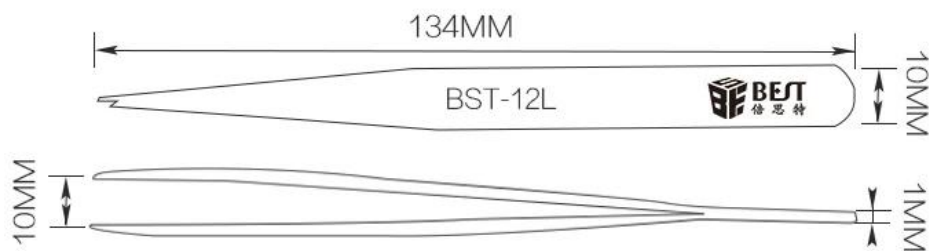

〇〇 〇〇

〇〇〇〇*〇*〇〇〇〇

110mm~160mm

〇〇〇〇〇〇〇

〇〇〇〇20〇/〇

〇〇〇〇〇〇0.6kg/〇

PRODUCT DISPLAY

PRODUCT SIZE