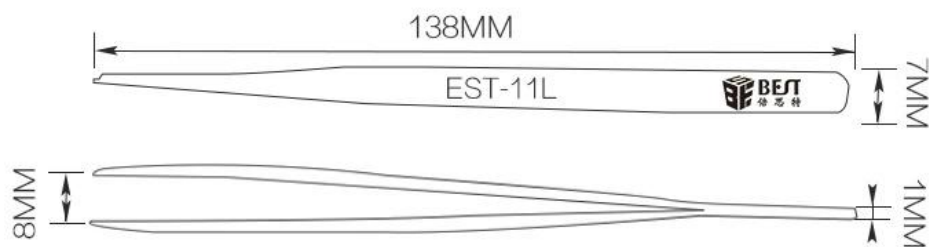

〇〇 〇〇

〇〇〇〇*〇*〇〇〇〇

110mm~160mm

〇〇〇〇〇〇〇

〇〇〇〇20〇/〇

〇〇〇〇〇〇0.6kg/〇

PRODUCT DISPLAY

PRODUCT SIZE