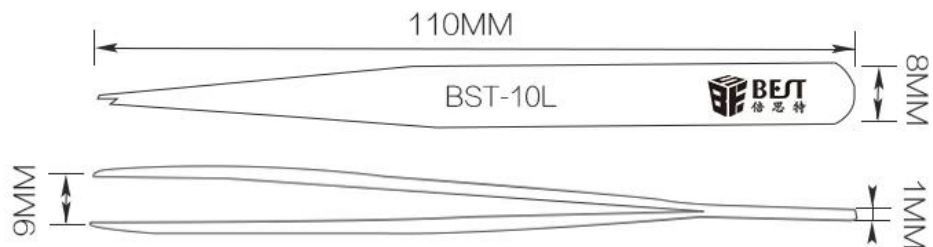

〇〇 〇〇

〇〇〇〇*〇*〇〇〇〇

110mm~160mm

〇〇〇〇〇〇〇

〇〇〇〇20〇/〇

〇〇〇〇〇〇0.6kg/〇

PRODUCT DISPLAY

PRODUCT SIZE