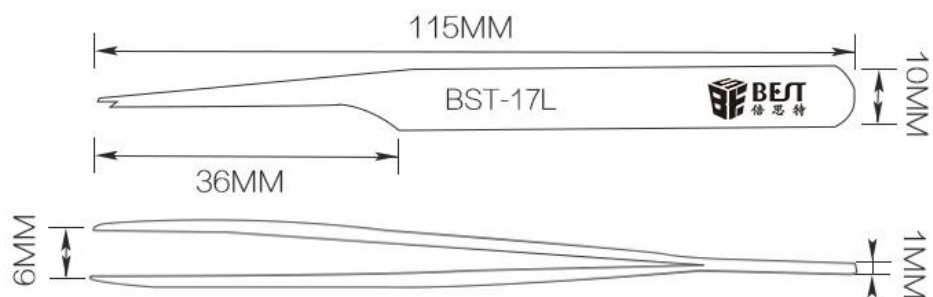

〇〇 〇〇

〇〇〇〇*〇*〇〇〇〇

110mm~160mm

〇〇〇〇〇〇〇

〇〇〇〇20〇/〇

〇〇〇〇〇〇0.6kg/〇

PRODUCT DISPLAY

PRODUCT SIZE