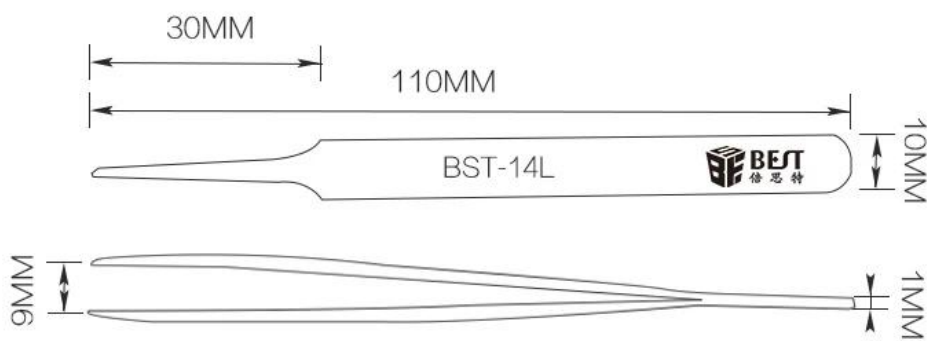

〇〇 〇〇

〇〇〇〇*〇*〇〇〇〇

110mm~160mm

〇〇〇〇〇〇〇

〇〇〇〇20〇/〇

〇〇〇〇〇〇0.6kg/〇

PRODUCT DISPLAY

PRODUCT SIZE