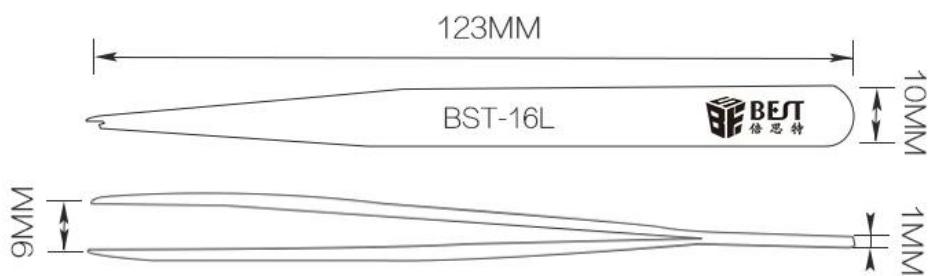

〇〇 〇〇

〇〇〇〇*〇*〇〇〇〇

110mm~160mm

〇〇〇〇〇〇〇

〇〇〇〇20〇/〇

〇〇〇〇〇〇0.6kg/〇

PRODUCT DISPLAY

PRODUCT SIZE