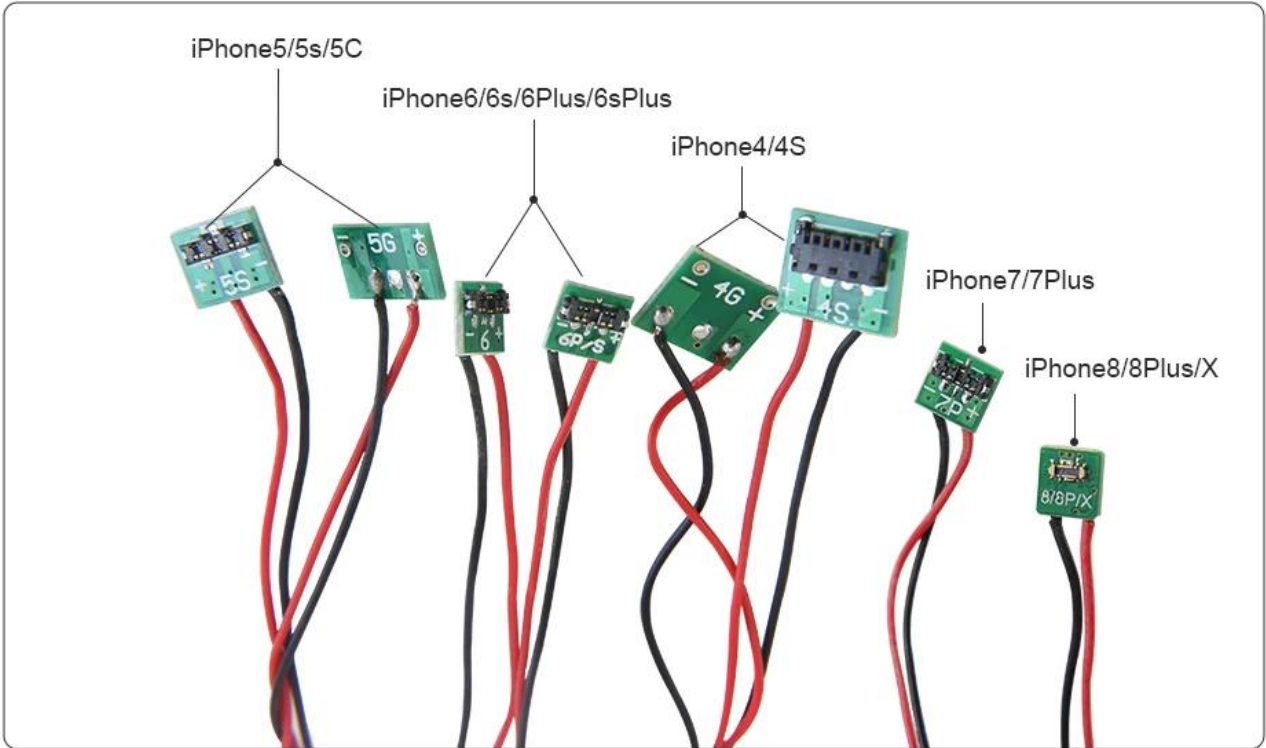

1. 2. 3. 4. 5. 6. 7. 8. 9. 10. 11. 12. 13. 14. 15. 16. 17. 18. 19. 20. 21. 22. 23. 24. 25. 26. 27. 28. 29. 30. 31. 32. 33. 34. 35. 36. 37. 38. 39. 40. 41. 42. 43. 44. 45. 46. 47. 48. 49. 50. 51. 52. 53. 54. 55. 56. 57. 58. 59. 60. 61. 62. 63. 64. 65. 66. 67. 68. 69. 70. 71. 72. 73. 74. 75. 76. 77. 78. 79. 80. 81. 82. 83. 84. 85. 86. 87. 88. 89. 90. 91. 92. 93. 94. 95. 96. 97. 98. 99. 100.

PRODUCT APPLICATION

PRODUCT SIZE

PRODUCT DETAILS

Professional Phone Dedicated Power Test Cable

For 4G 4S 5 5C 5S 6 6Plus mini 7G 7P

This product made of the original battery contact piece ,After uses the battery to check the boot current of the mobile phone ,you can judge the fault of the mobile phone by the current method Buckle the touch on the phone's main board and ready for use.