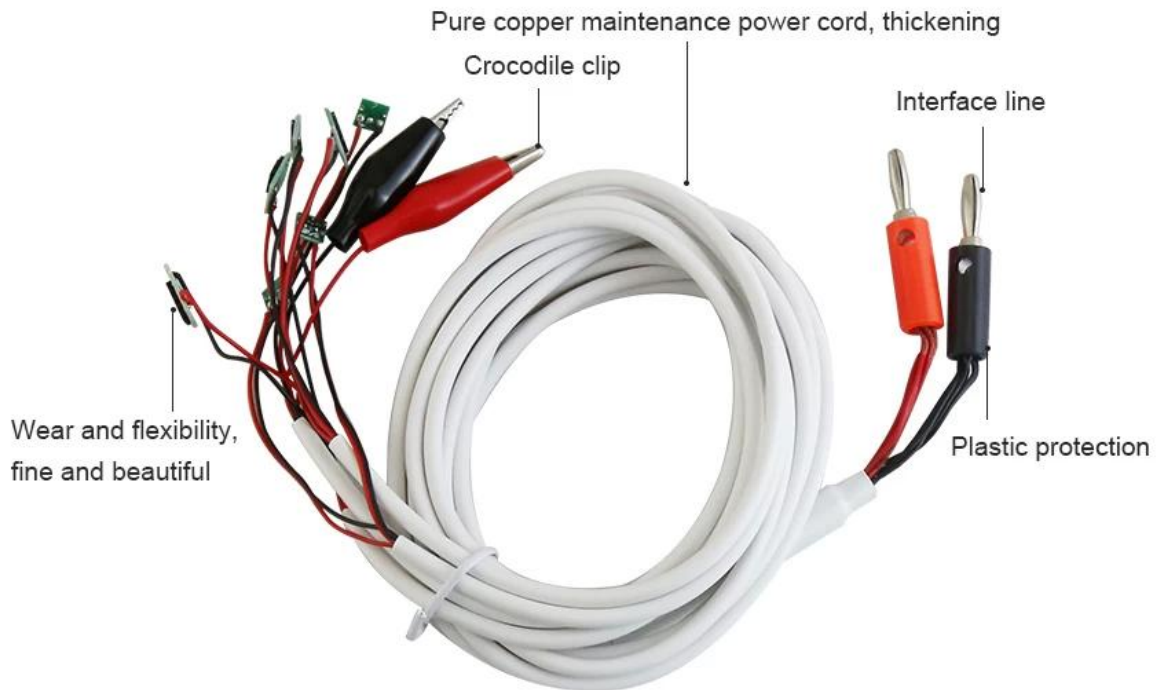

PRODUCT APPLICATION

PRODUCT SIZE

PRODUCT DETAILS

Professional Phone Dedicated Power Test Cable

For 4G 4S 5 5C 5S 6 6Plus mini 7G 7P

This product made of the original battery contact piece ,After uses the battery to check the boot current of the mobile phone ,you can judge the fault of the mobile phone by the current method Buckle the touch on the phone's main board and ready for use.