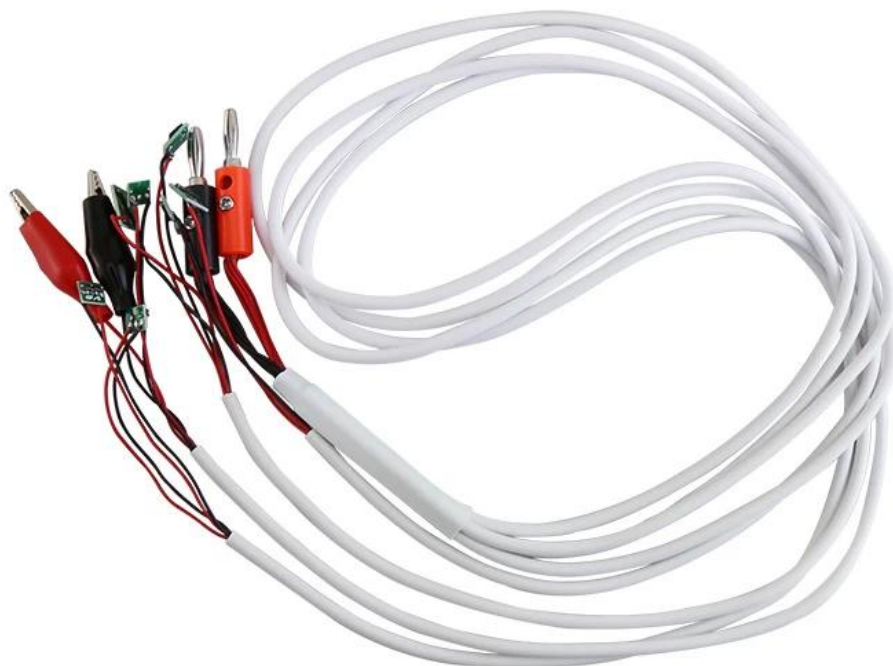

Professional Phone Dedicated Power Test Cable

For 4G 4S 5 5C 5S 6 6Plus mini 7G 7P

This product made of the original battery contact piece ,After uses the battery to check the boot current of the mobile phone ,you can judge the fault of the mobile phone by the current method Buckle the touch on the phone's main board and ready for use.

PRODUCT PHOTOGRAPH