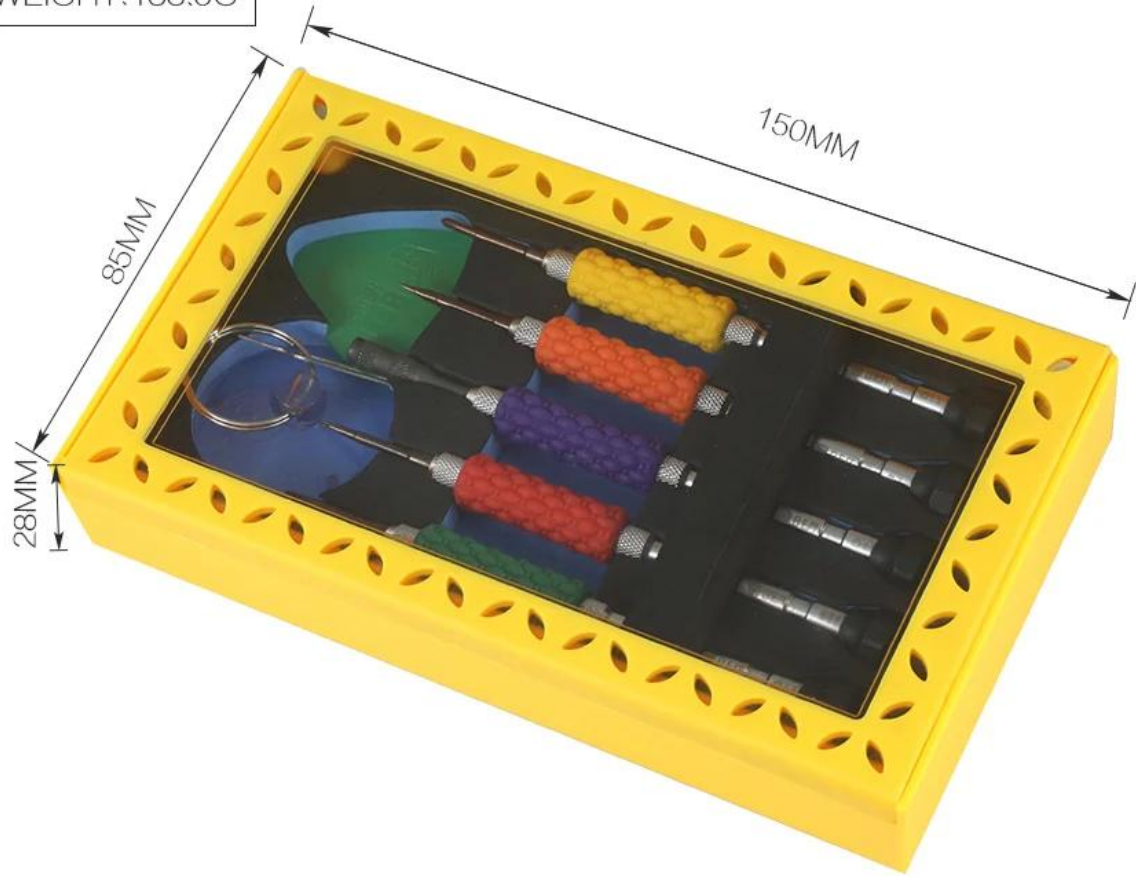

PRODUCT DISPLAY

PRODUCT DETAILS

— 1.2

⊕ 1.5

▲ 0.6

★ 0.8

⬡ 2.5

PRODUCT SIZE

PRODUCT FEATURES

Screwdriver

Apple needle

Sucker

Pry pieces

PRODUCT PHOTOGRAPH

PRODUCT PACKAGING

WEIGHT:188.5G