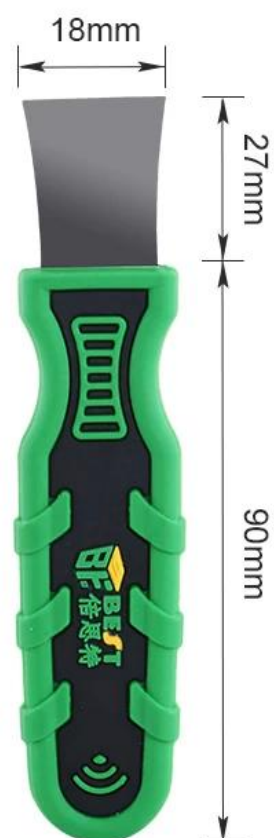

PRODUCT DISPLAY

PRODUCT SIZE

PRODUCT FEATURES

Non-slip handle

Mirror polished, good toughness

PRODUCT PHOTOGRAPH

WEIGHT:18G

BST-138

BST-139

BST-140